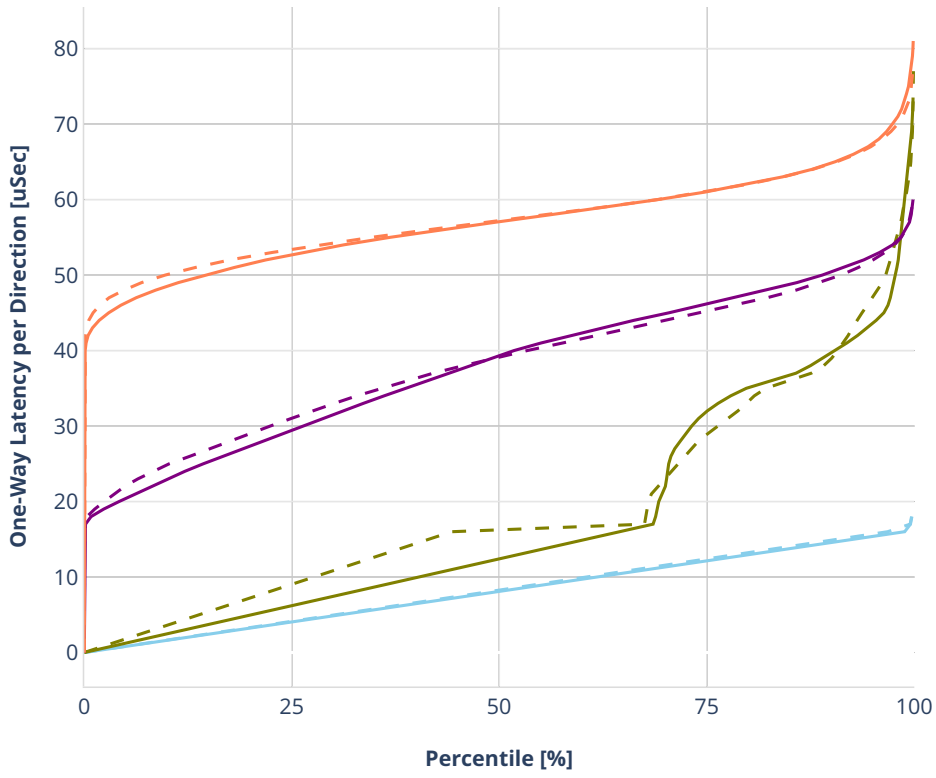

Latency: ethip4-ip4base

- No-load.
- Low-load, 10% PDR.
- Mid-load, 50% PDR.
- High-load, 90% PDR.