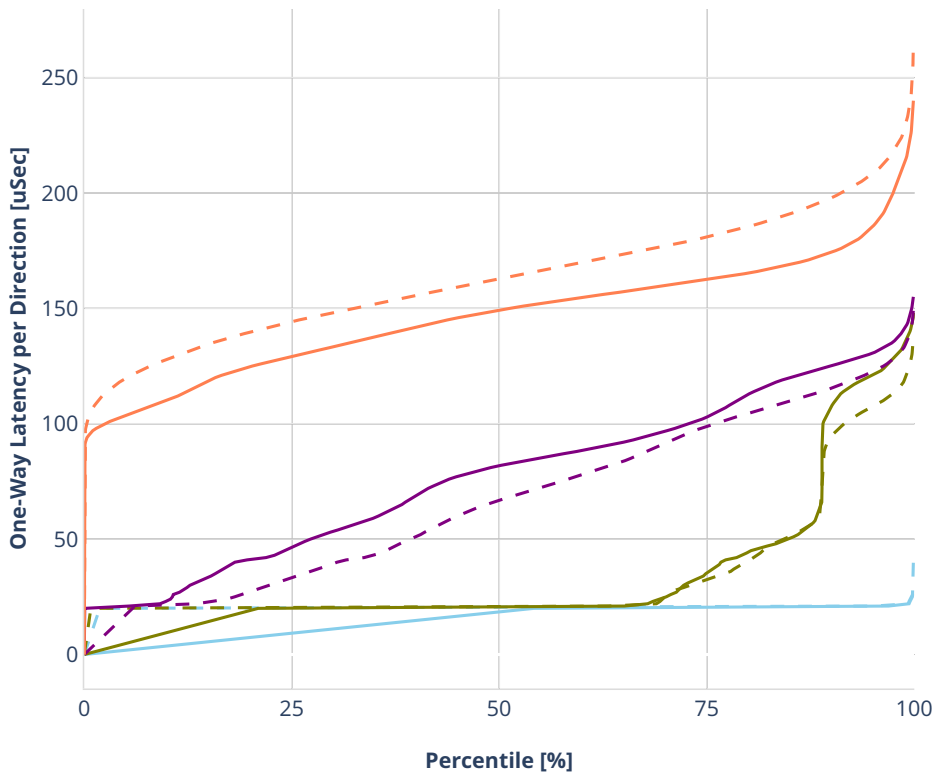

Latency: ethip4-ip4base-eth-2vhostvr1024-1vm

- No-load.
- Low-load, 10% PDR.
- Mid-load, 50% PDR.
- High-load, 90% PDR.