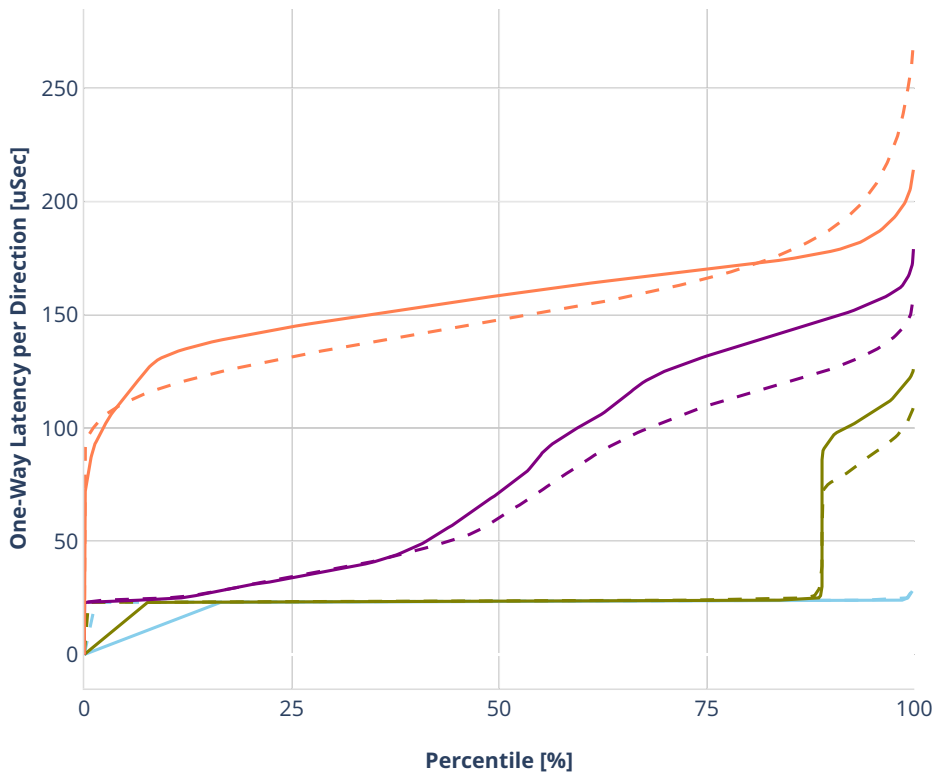

Latency: ethip4-ip4base-eth-2vhostvr1024-1vm-vppip4

- No-load.
- Low-load, 10% PDR.
- Mid-load, 50% PDR.
- High-load, 90% PDR.