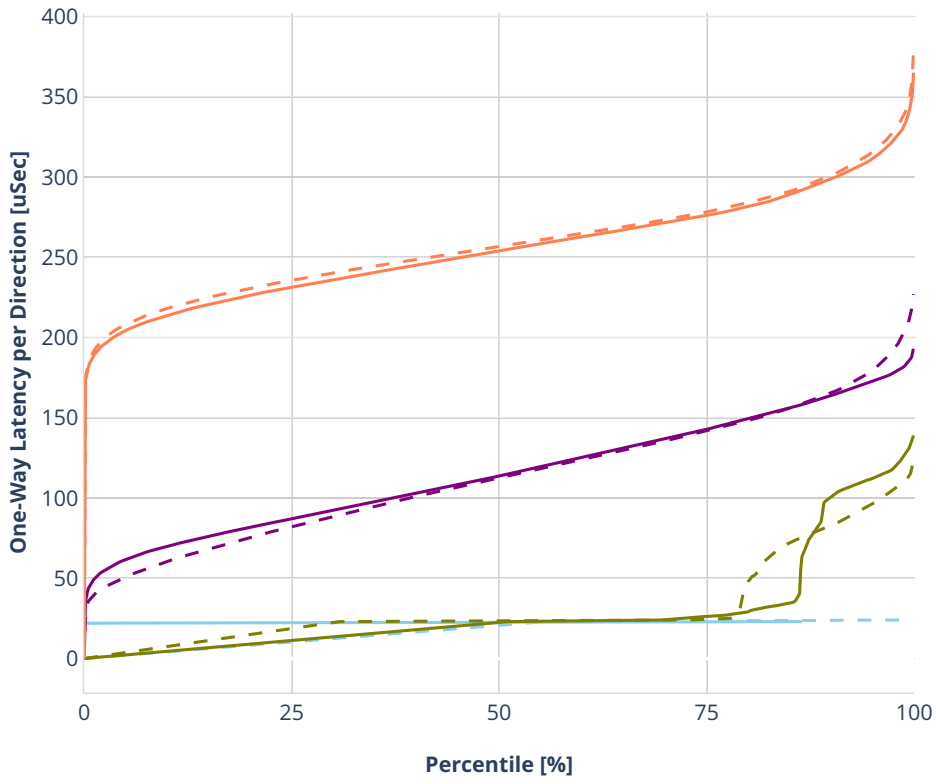

### Latency: ethip4-ip4base-eth-2memif-1dcr

- No-load.
- Low-load, 10% PDR.
- Mid-load, 50% PDR.
- High-load, 90% PDR.