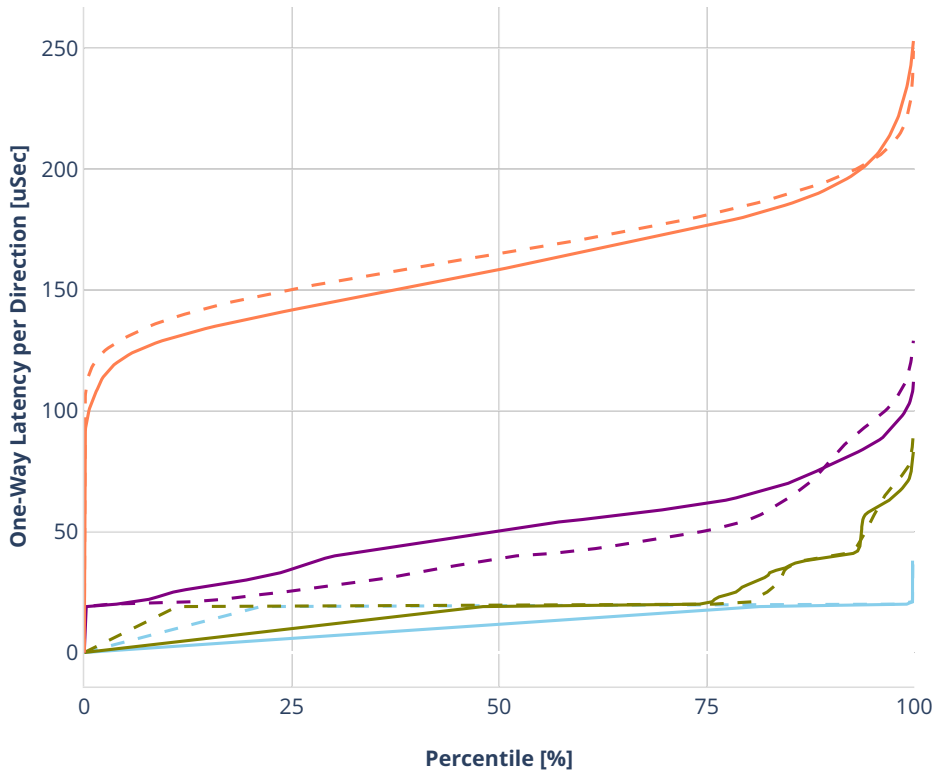

### Latency: eth-l2xcbase-eth-2vhostvr1024-1vm

- No-load.
- Low-load, 10% PDR.
- Mid-load, 50% PDR.
- High-load, 90% PDR.