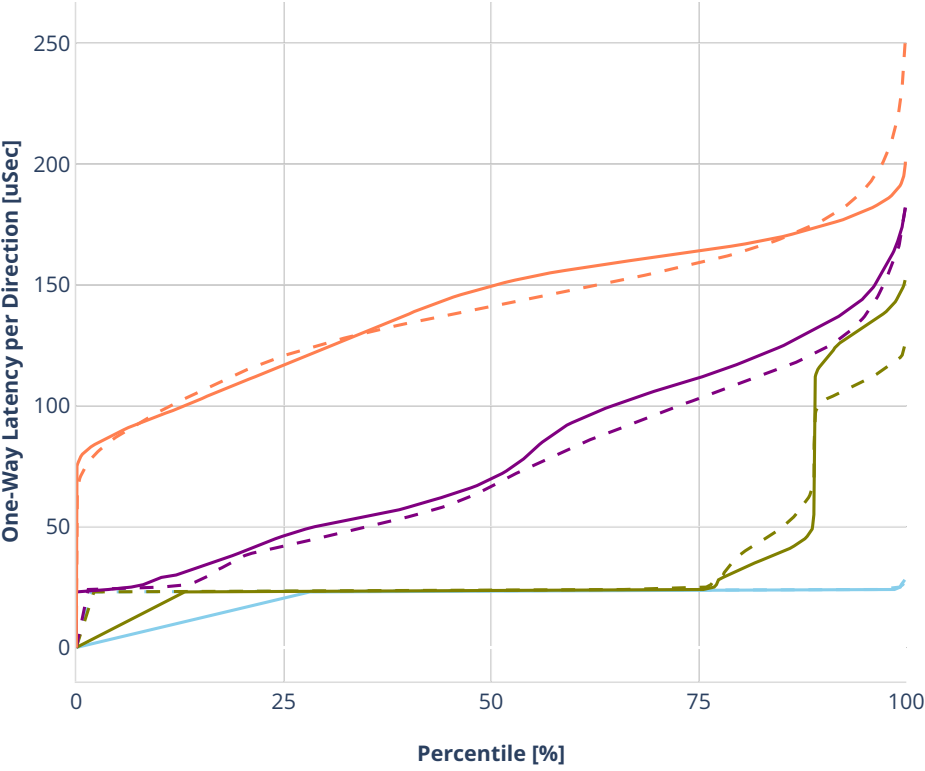

### Latency: eth-l2bdbasemaclrn-eth-2vhostvr1024-1vm-vppl2xc

- No-load.
- Low-load, 10% PDR.
- Mid-load, 50% PDR.
- High-load, 90% PDR.