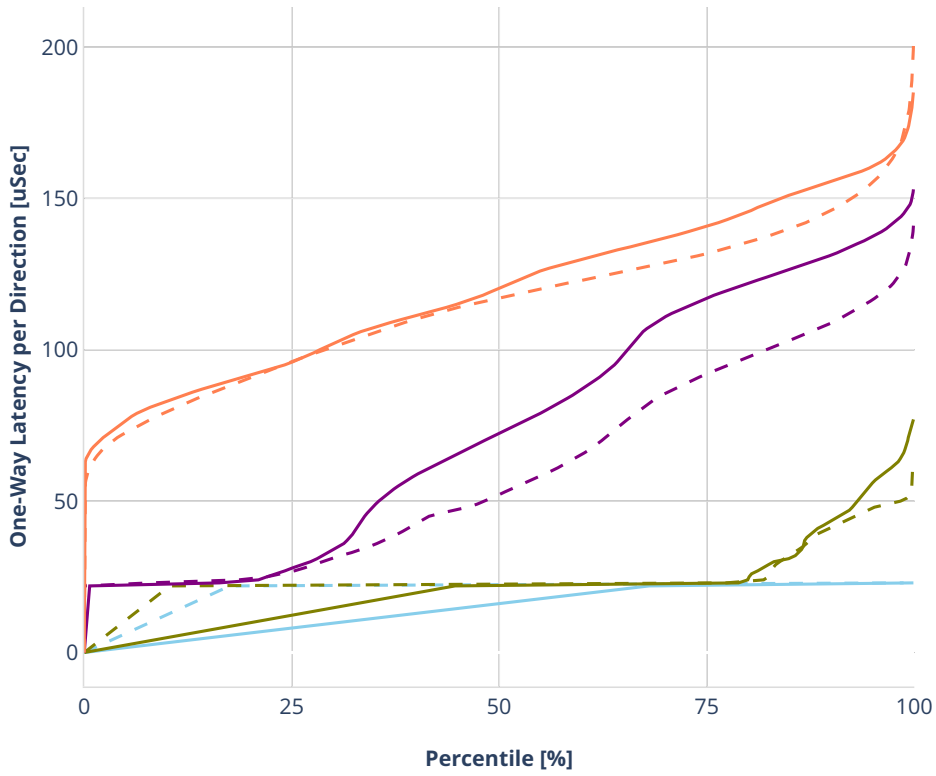

Latency: dot1q-l2xcbase-eth-2vhostvr1024-1vm-vppl2xc

- No-load.
- Low-load, 10% PDR.
- Mid-load, 50% PDR.
- High-load, 90% PDR.