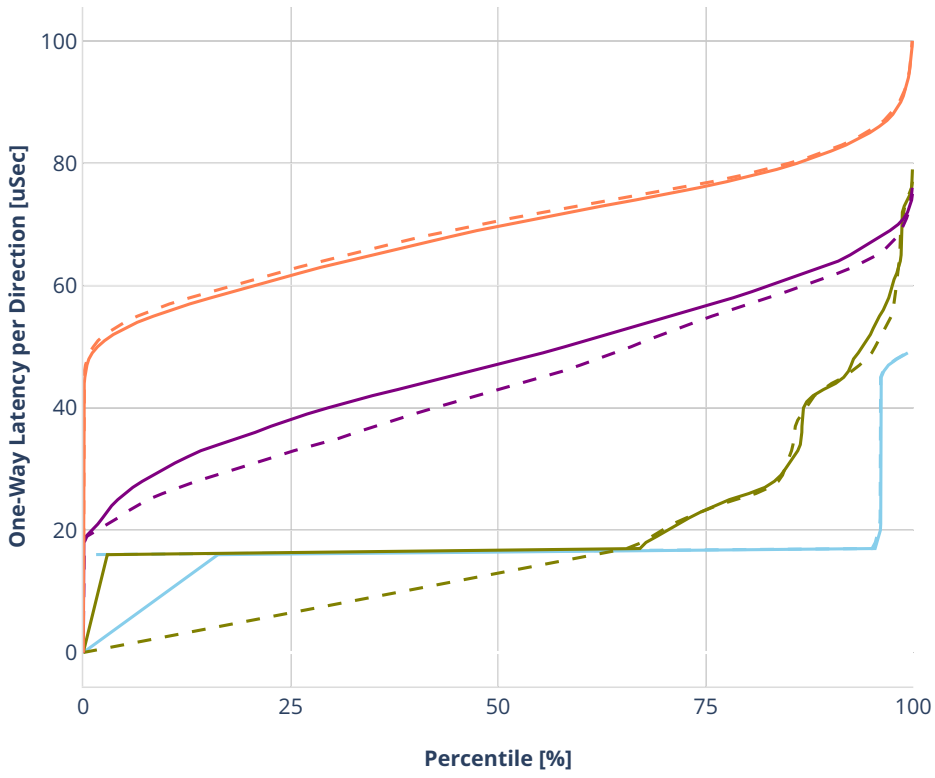

### Latency: dot1q-l2bdbasemaclrn

- No-load.
- Low-load, 10% PDR.
- Mid-load, 50% PDR.
- High-load, 90% PDR.