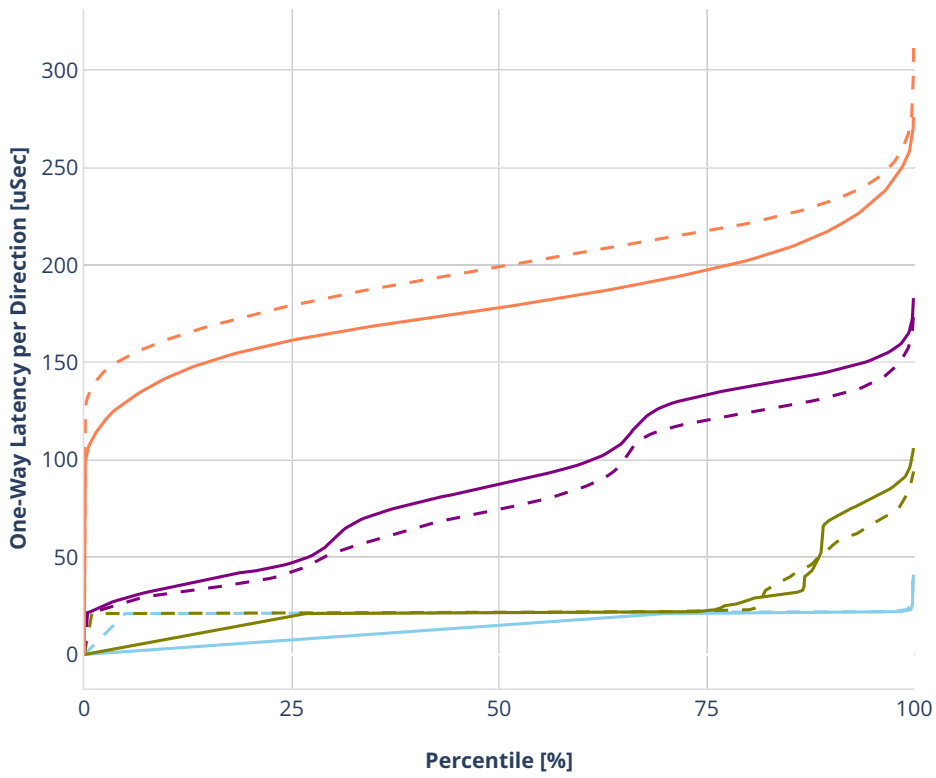

Latency: dot1q-l2bdbasemaclrn-eth-2vhostvr1024-1vm

- No-load.
- Low-load, 10% PDR.
- Mid-load, 50% PDR.
- High-load, 90% PDR.