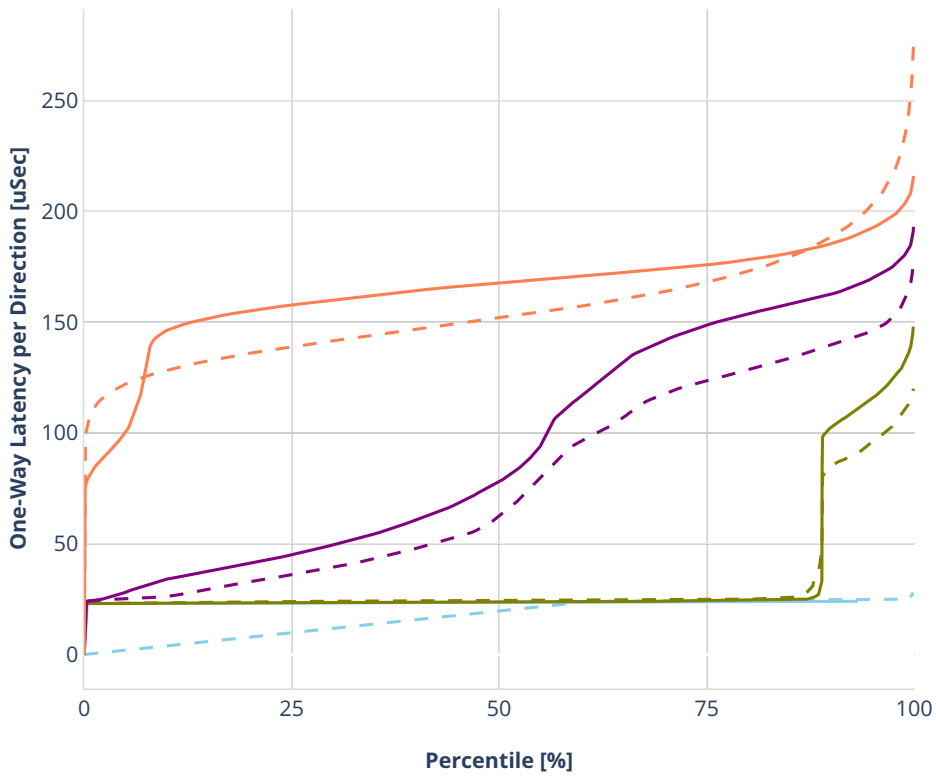

Latency: dot1q-l2bdbasemaclrn-eth-2vhostvr1024-1vm-vppl2xc

- No-load.
- Low-load, 10% PDR.
- Mid-load, 50% PDR.
- High-load, 90% PDR.