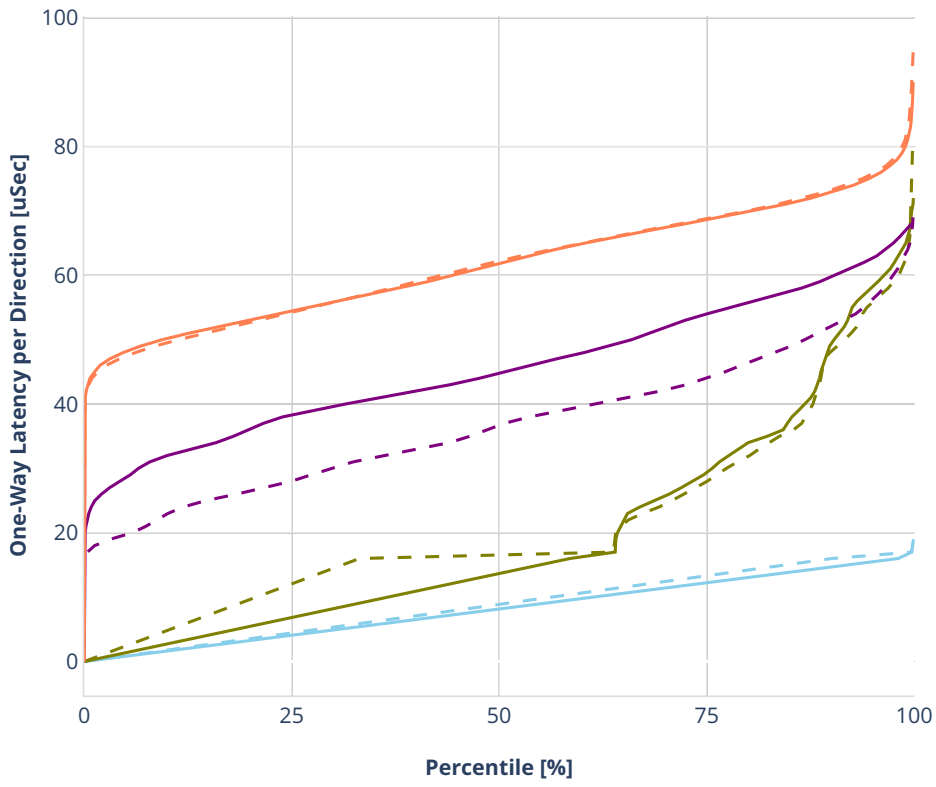

### Latency: dot1q-ip4base

- No-load.
- Low-load, 10% PDR.
- Mid-load, 50% PDR.
- High-load, 90% PDR.