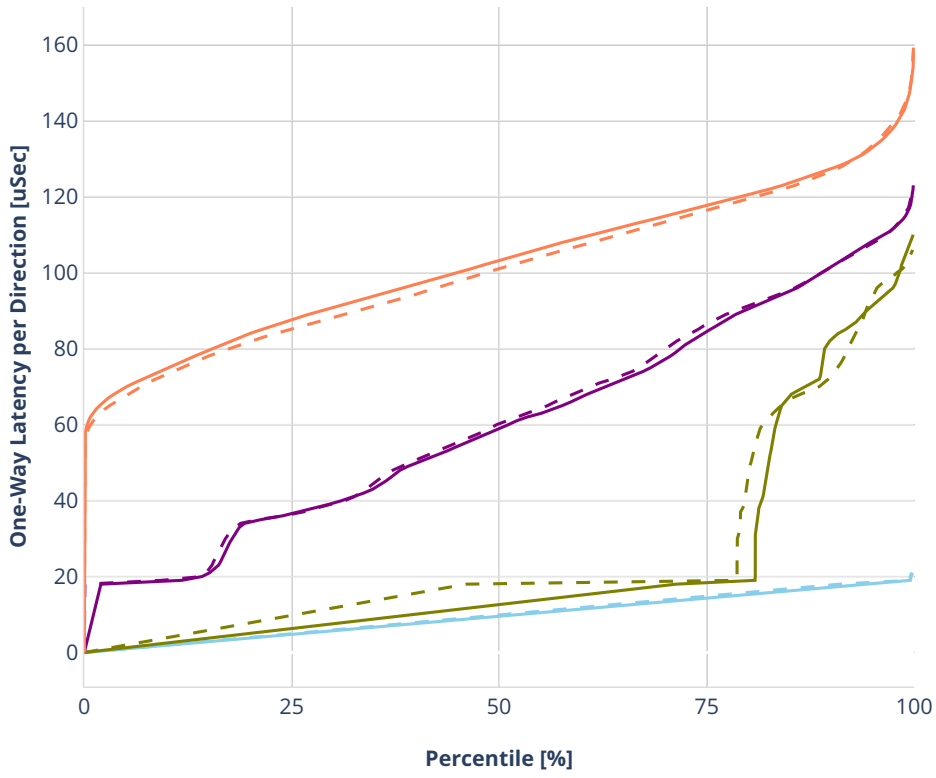

### Latency: dot1q--ethip4vxlان-l2bdscale100l2bd100vlan100vxlان

- No-load.
- Low-load, 10% PDR.
- Mid-load, 50% PDR.
- High-load, 90% PDR.