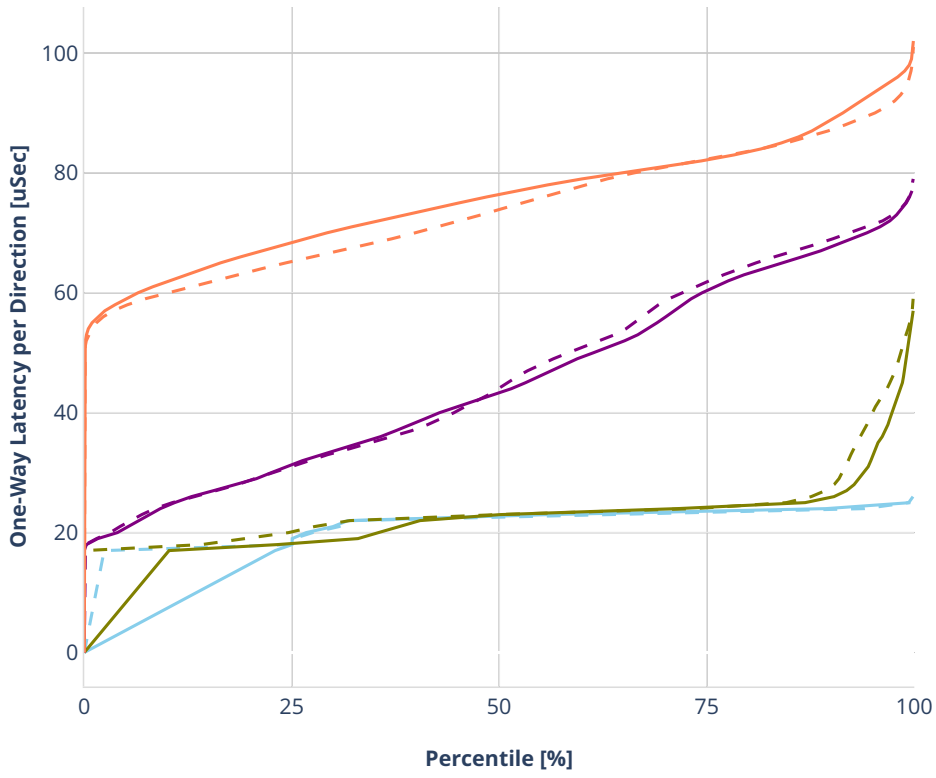

Latency: avf-ethip4vxlan-l2xcbase

- No-load.
- Low-load, 10% PDR.
- Mid-load, 50% PDR.
- High-load, 90% PDR.