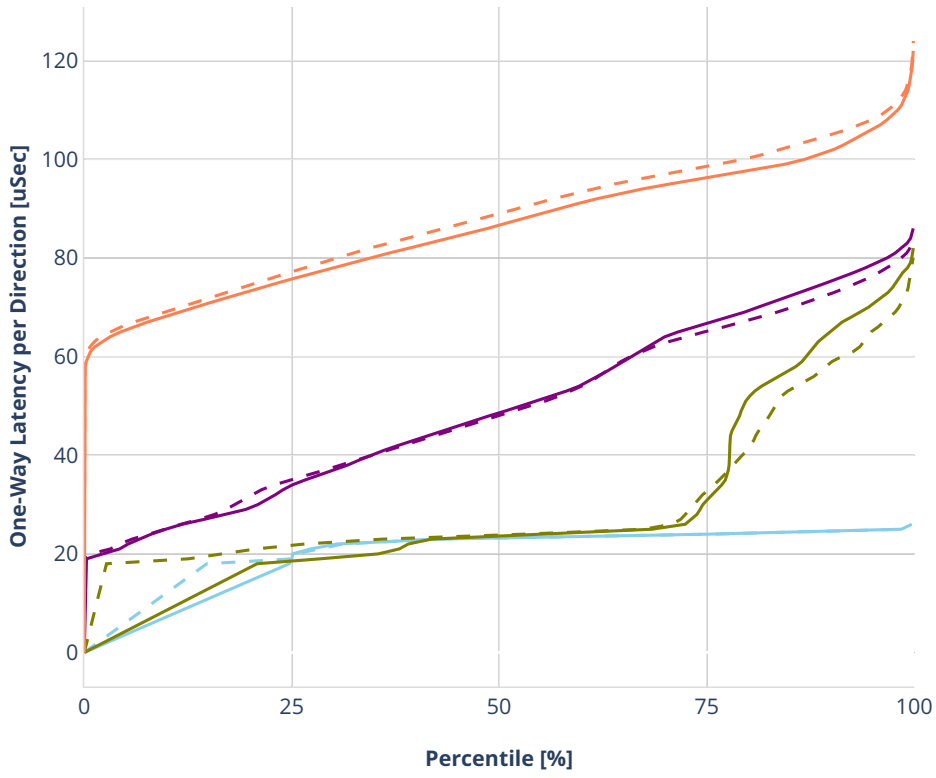

### Latency: avf-ethip4vxlan-l2bdbasemaclrn

- No-load.
- Low-load, 10% PDR.
- Mid-load, 50% PDR.
- High-load, 90% PDR.