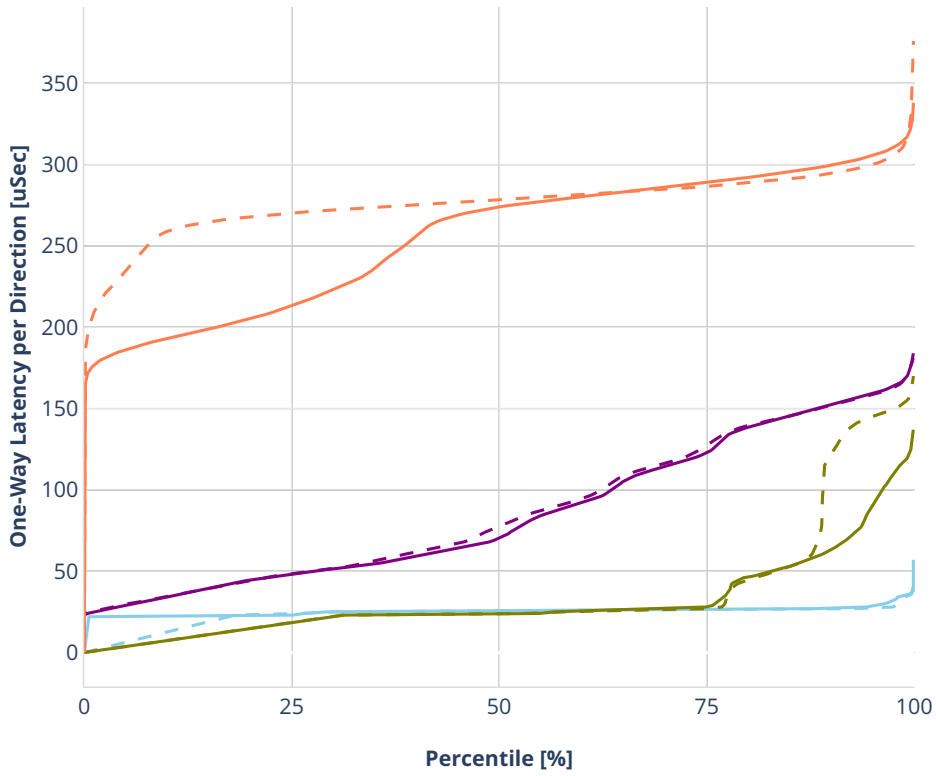

### Latency: avf-ethip4vxlan-l2bdbasemaclrn-eth-2vhostvr1024-1vm

- No-load.
- Low-load, 10% PDR.
- Mid-load, 50% PDR.
- High-load, 90% PDR.