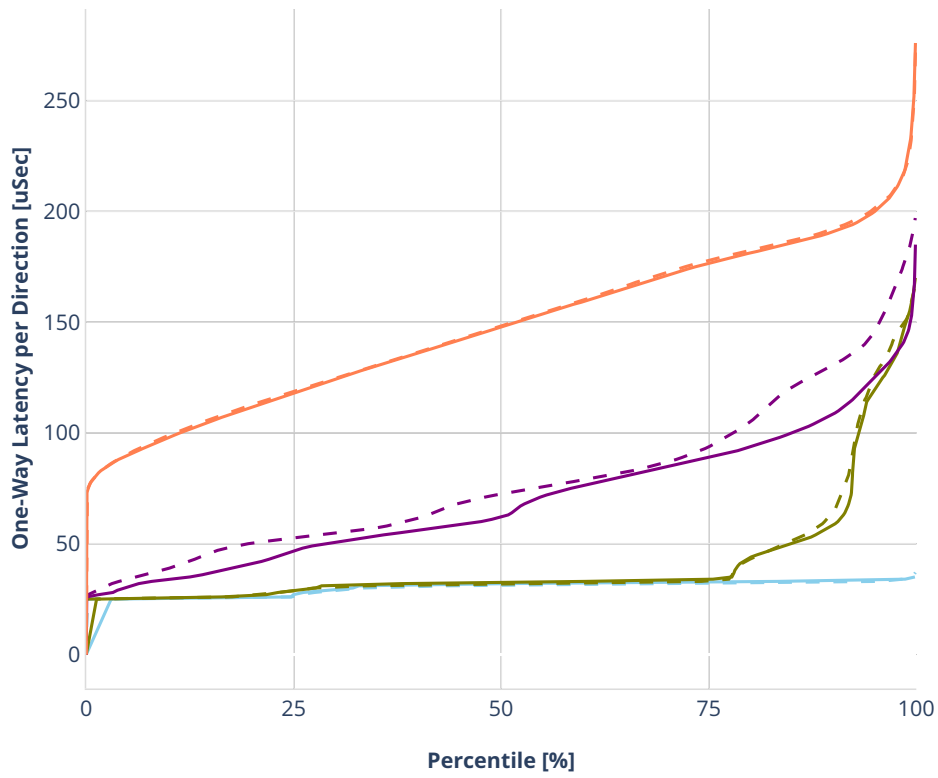

Latency: avf-ethip4vxlan-l2bdbasemaclrn-eth-2vhostvr1024-1vm-vppl2xc

- No-load.
- Low-load, 10% PDR.
- Mid-load, 50% PDR.
- High-load, 90% PDR.