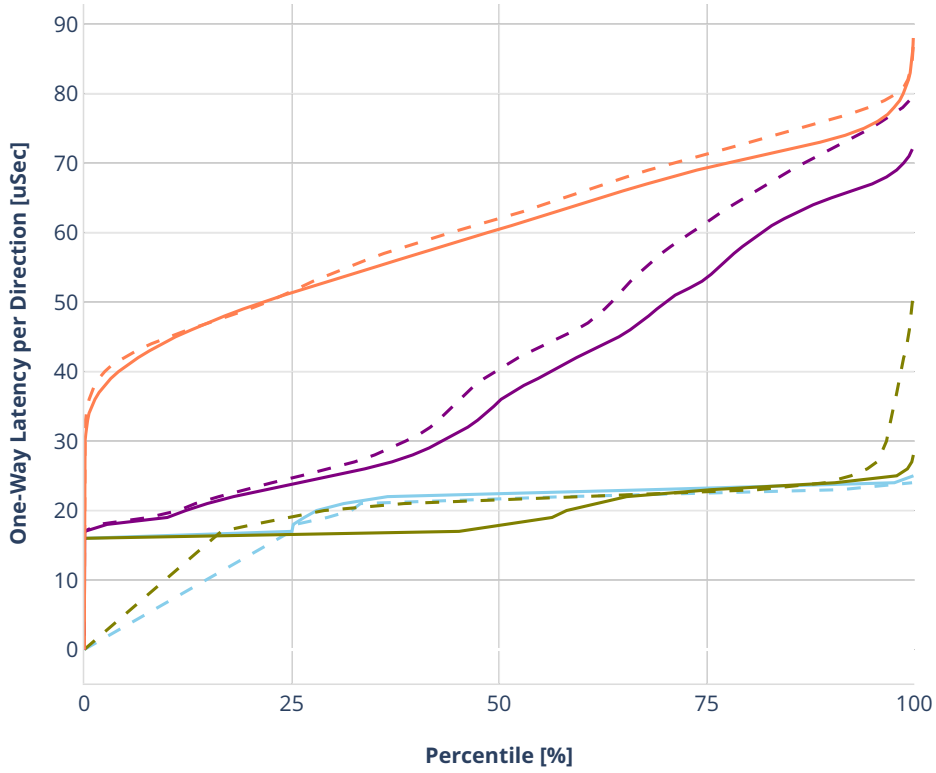

Latency: avf-ethip4udp-ip4base-oacl50sl-10kflows

- No-load.
- Low-load, 10% PDR.
- Mid-load, 50% PDR.
- High-load, 90% PDR.