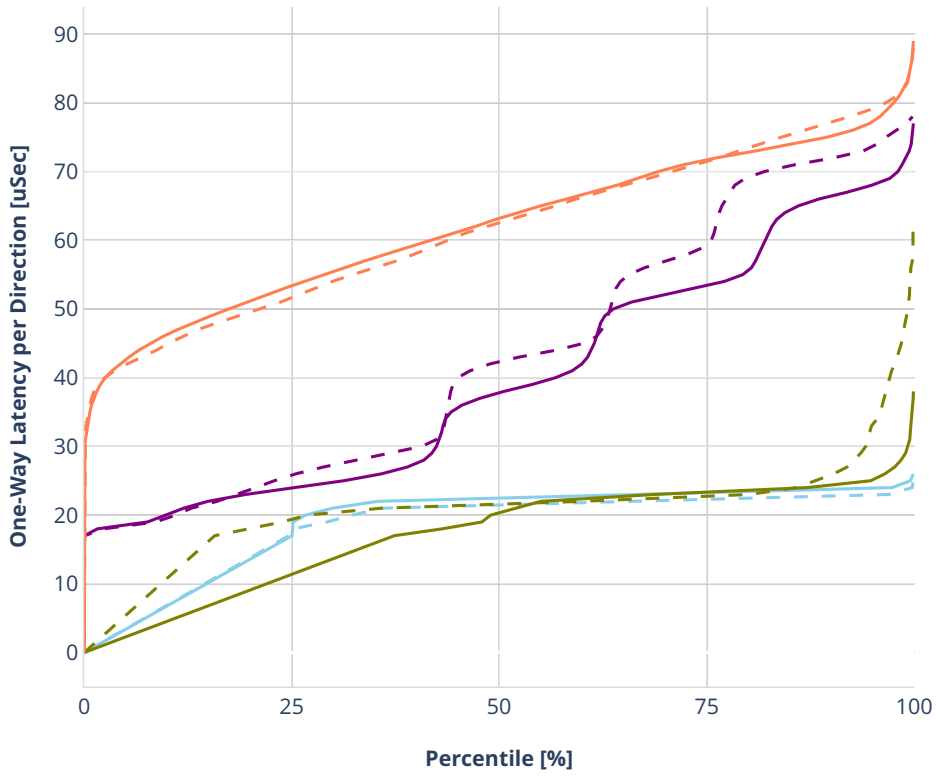

### Latency: avf-ethip4udp-ip4base-oacl50sf-10kflows

- No-load.
- Low-load, 10% PDR.
- Mid-load, 50% PDR.
- High-load, 90% PDR.