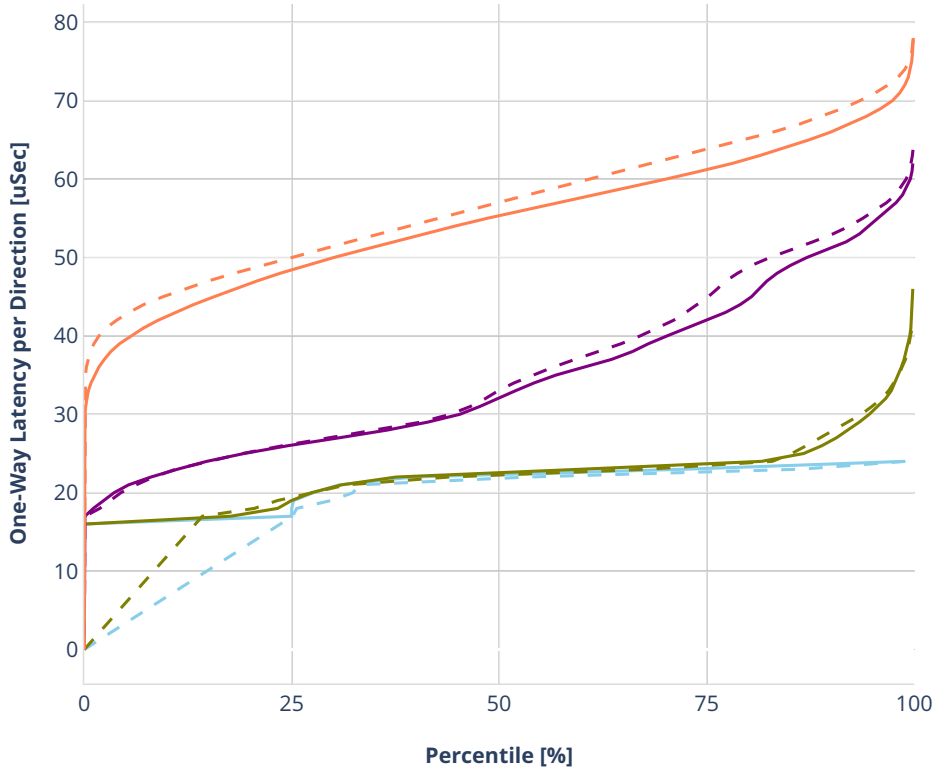

Latency: avf-ethip4udp-ip4base-nat44

- No-load.
- Low-load, 10% PDR.
- Mid-load, 50% PDR.
- High-load, 90% PDR.