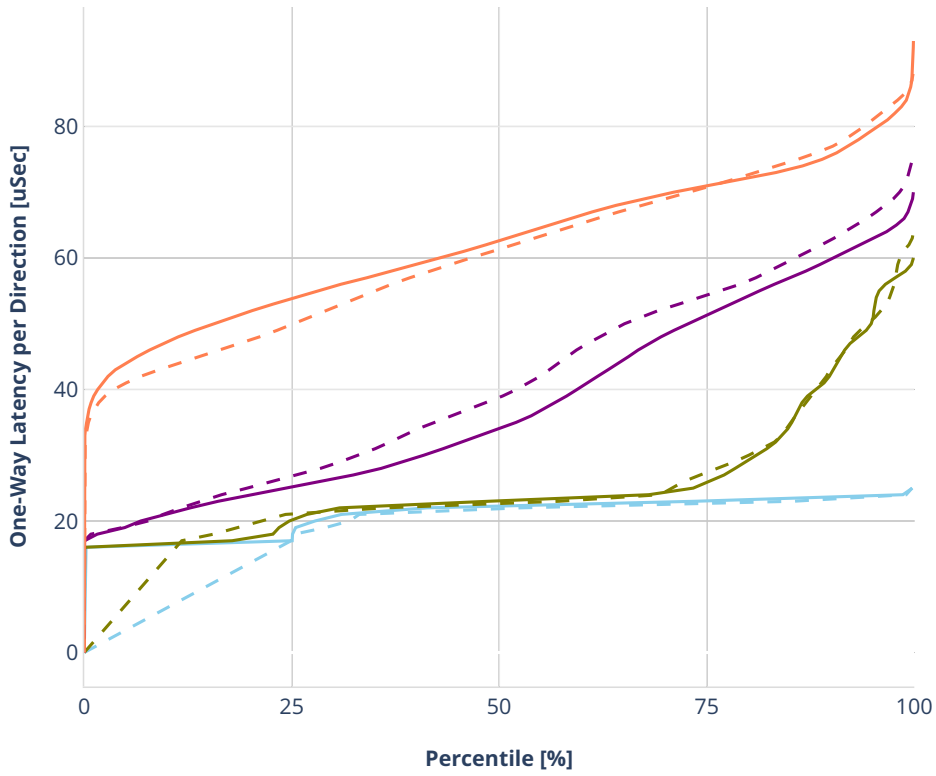

Latency: avf-ethip4udp-ip4base-iacl50sf-10kflows

- No-load.
- Low-load, 10% PDR.
- Mid-load, 50% PDR.
- High-load, 90% PDR.