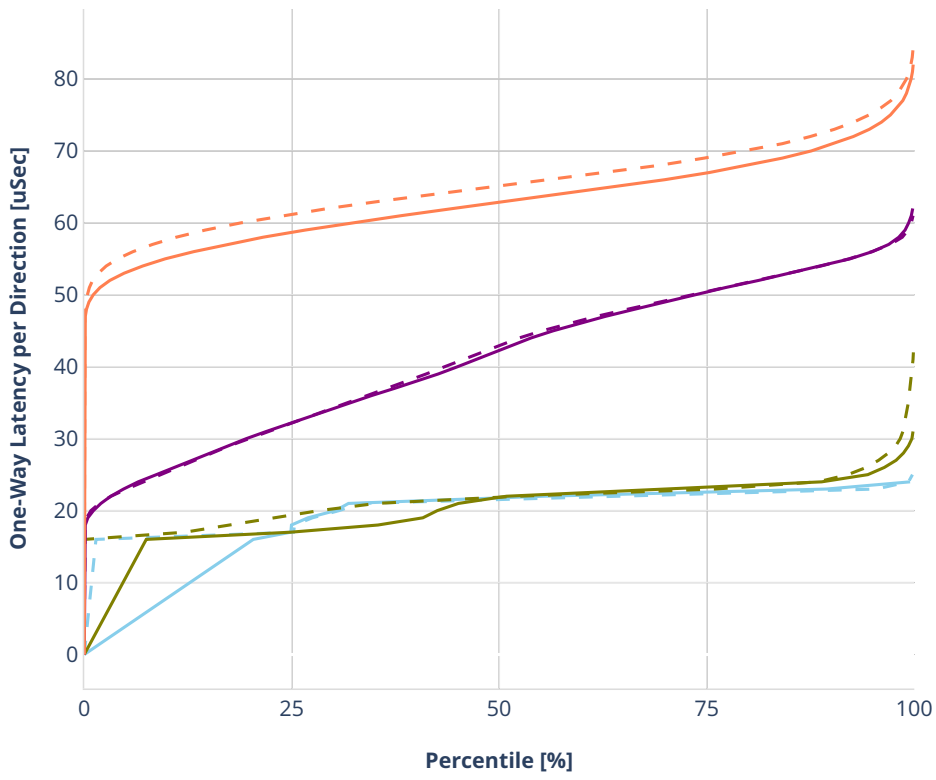

### Latency: avf-ethip4-ip4scale2m

- No-load.
- Low-load, 10% PDR.
- Mid-load, 50% PDR.
- High-load, 90% PDR.