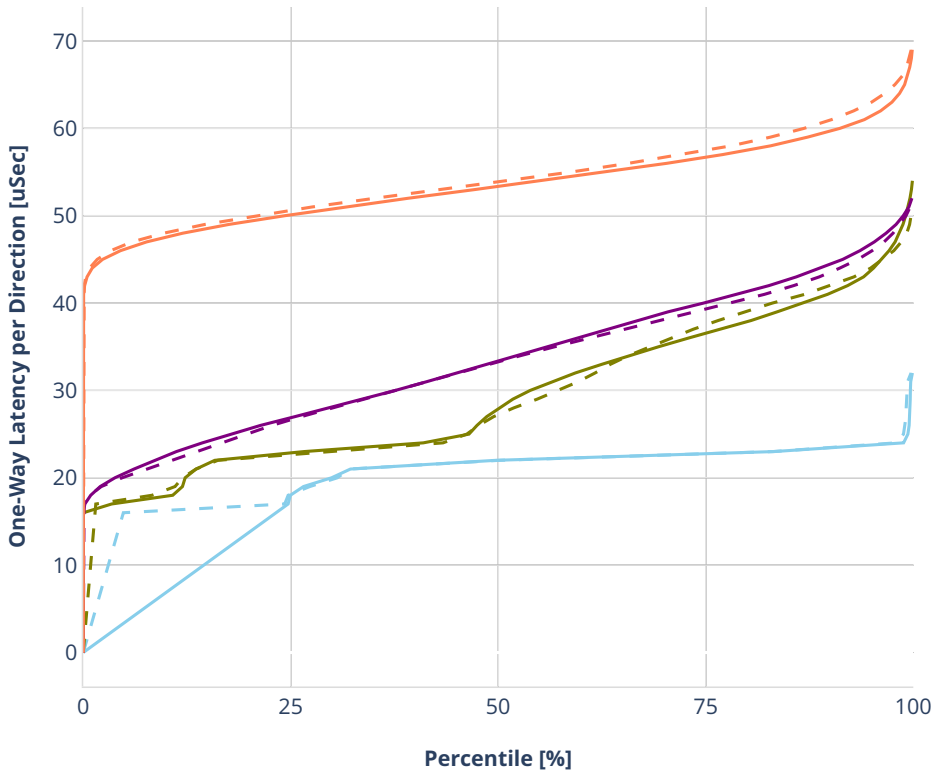

### Latency: avf-ethip4-ip4scale20k

- No-load.
- Low-load, 10% PDR.
- Mid-load, 50% PDR.
- High-load, 90% PDR.