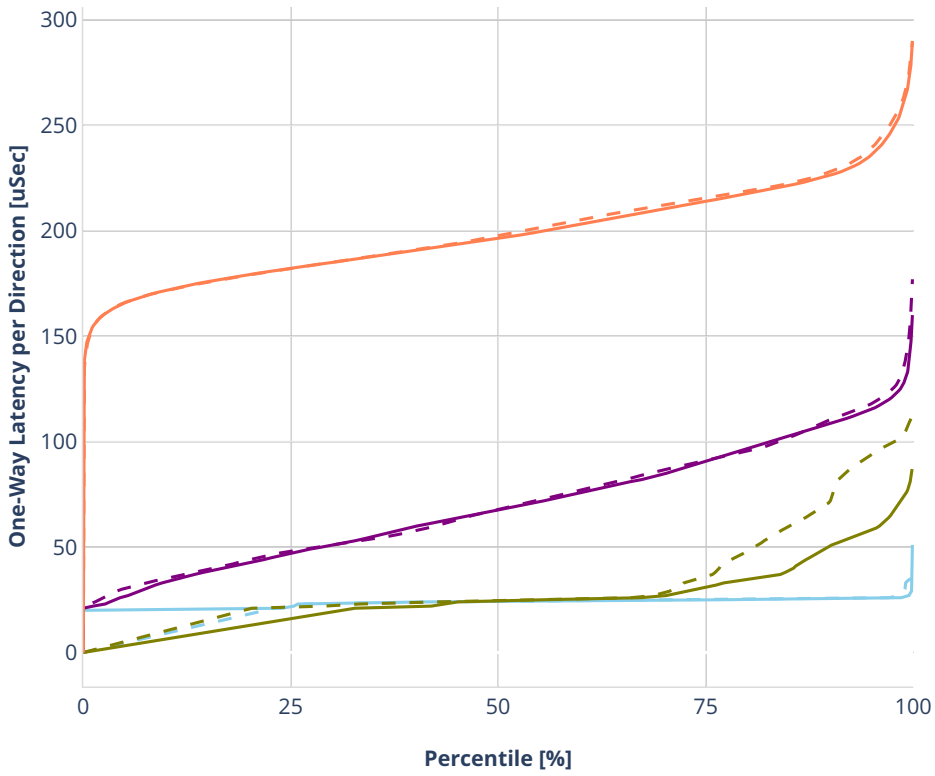

Latency: avf-ethip4-ip4base-eth-2vhostvr1024-1vm

- No-load.
- Low-load, 10% PDR.
- Mid-load, 50% PDR.
- High-load, 90% PDR.