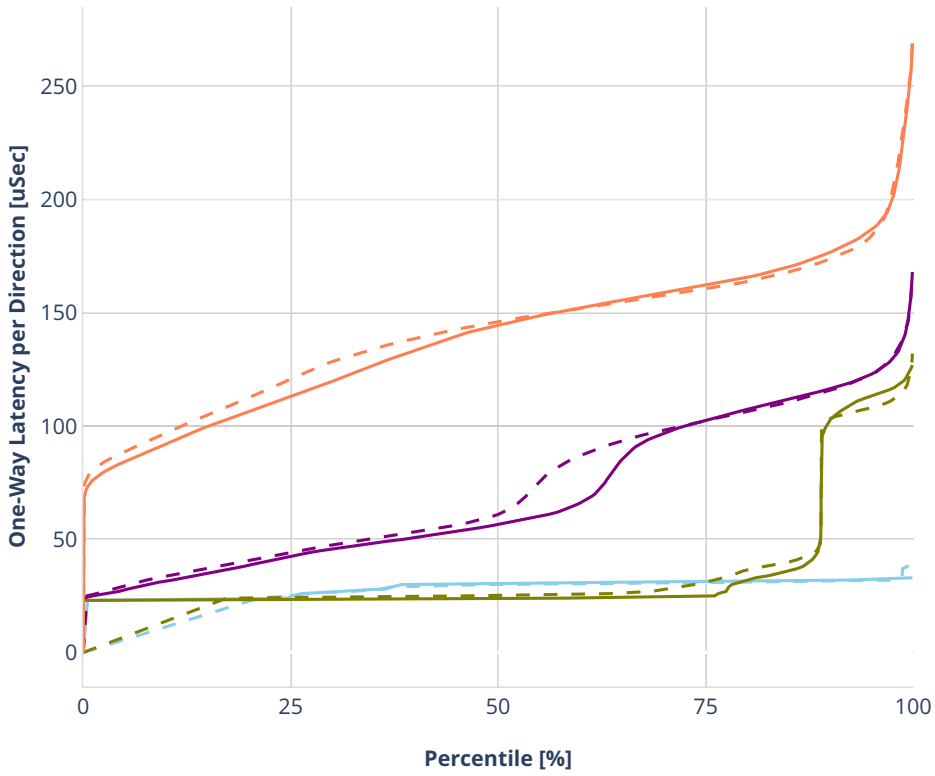

### Latency: avf-ethip4-ip4base-eth-2vhostvr1024-1vm-vppip4

- No-load.
- Low-load, 10% PDR.
- Mid-load, 50% PDR.
- High-load, 90% PDR.