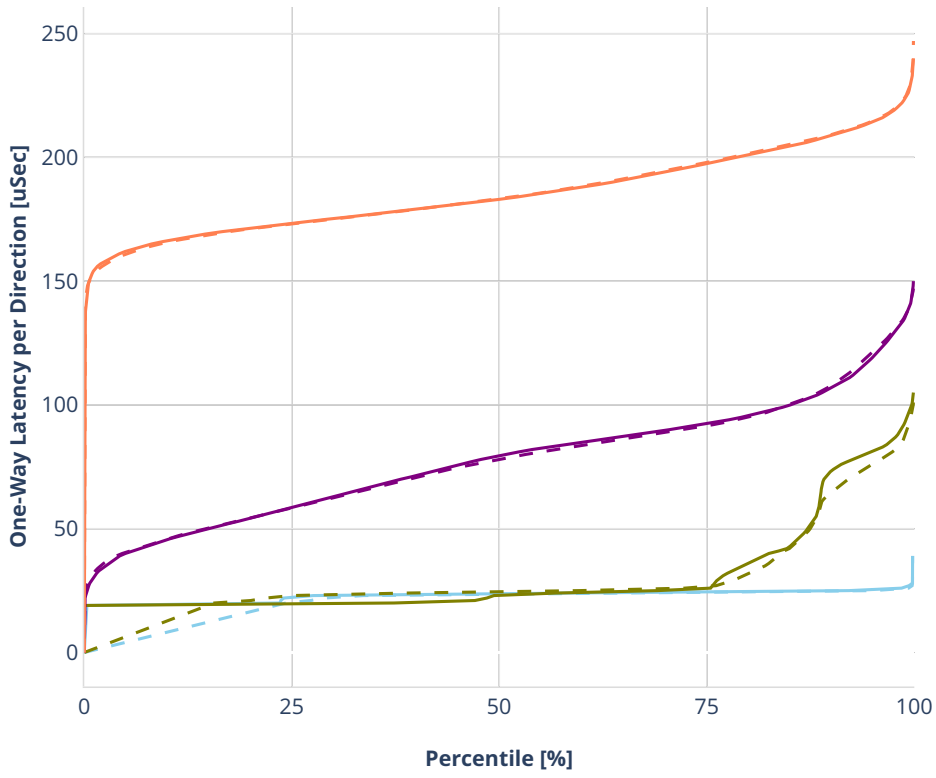

Latency: avf-eth-l2xcbase-eth-2vhostvr1024-1vm

- No-load.
- Low-load, 10% PDR.
- Mid-load, 50% PDR.
- High-load, 90% PDR.