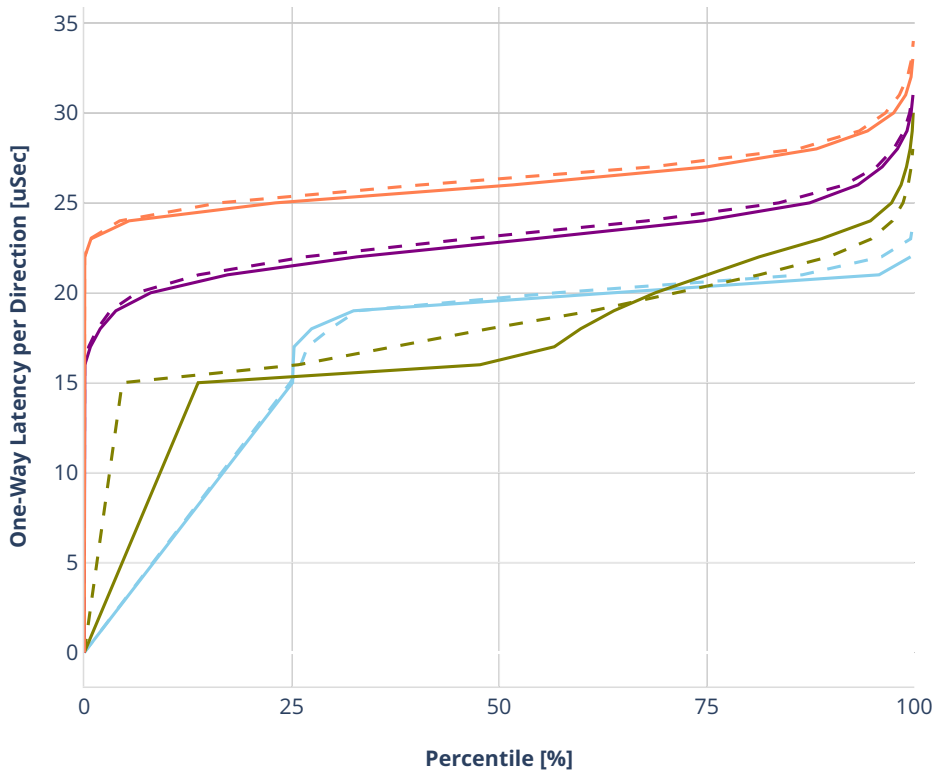

### Latency: avf-eth-l2patch

- No-load.
- Low-load, 10% PDR.
- Mid-load, 50% PDR.
- High-load, 90% PDR.