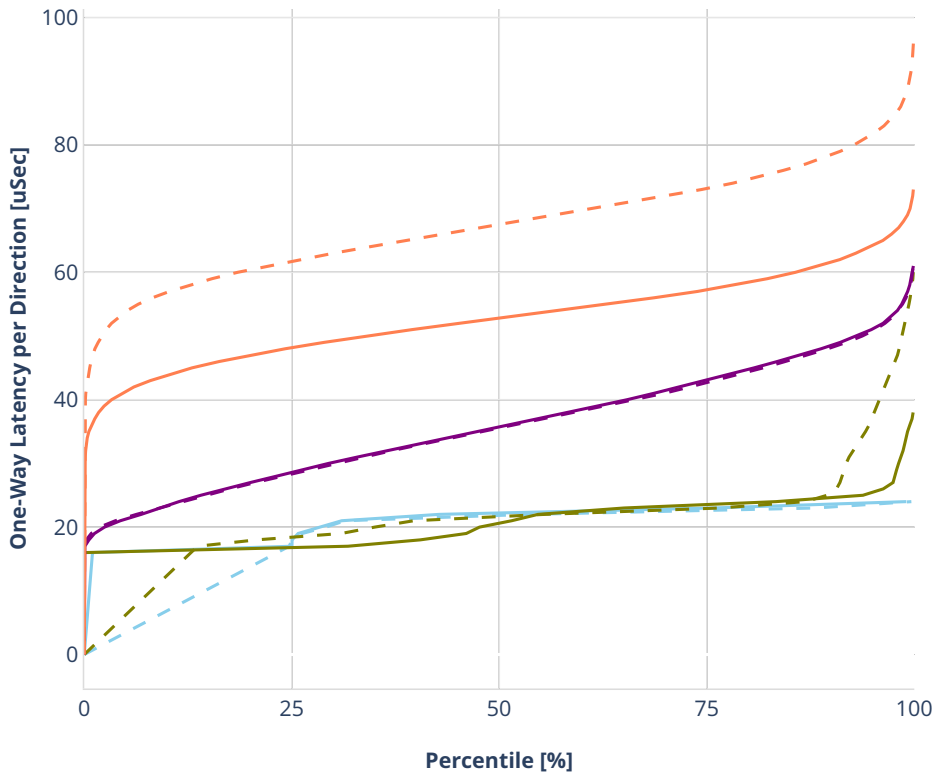

### Latency: avf-eth-l2bdscale1mmaclrn

- No-load.
- Low-load, 10% PDR.
- Mid-load, 50% PDR.
- High-load, 90% PDR.