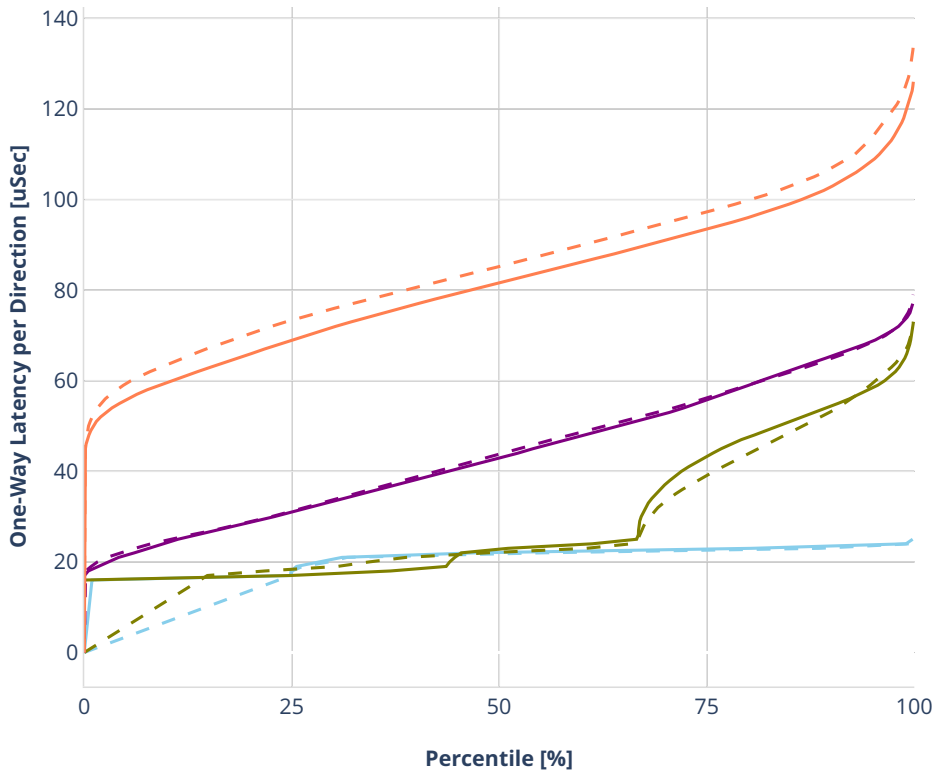

Latency: avf-eth-l2bdscale100kmaclrn

- No-load.
- Low-load, 10% PDR.
- Mid-load, 50% PDR.
- High-load, 90% PDR.