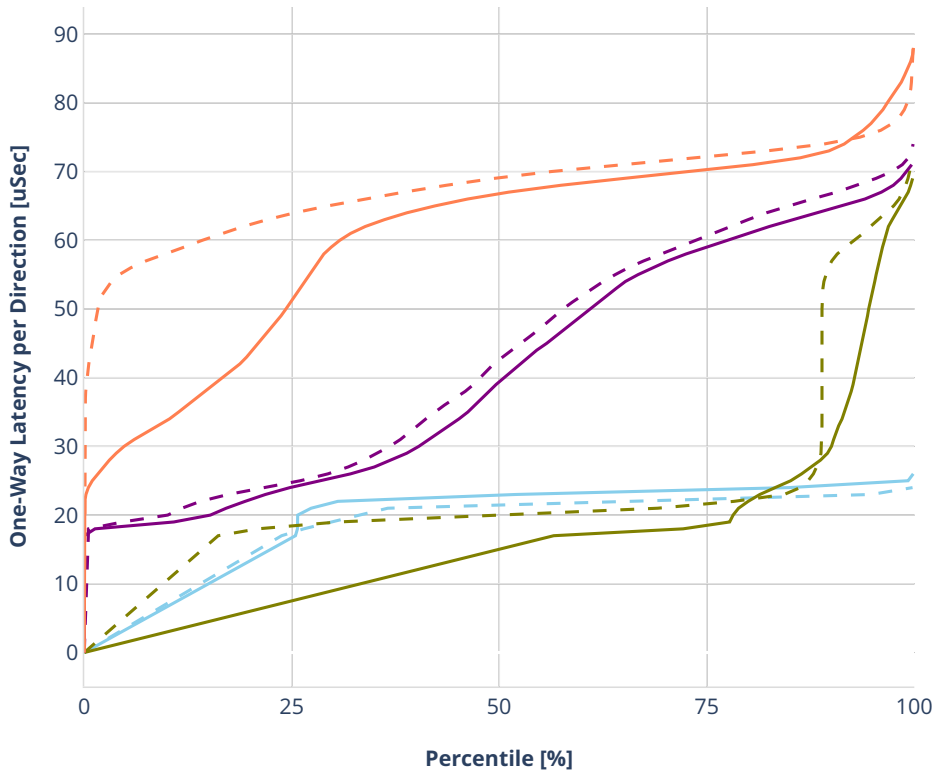

Latency: avf-eth-l2bdbasemaclrn-oacl50sl-10kflows

- No-load.
- Low-load, 10% PDR.
- Mid-load, 50% PDR.
- High-load, 90% PDR.