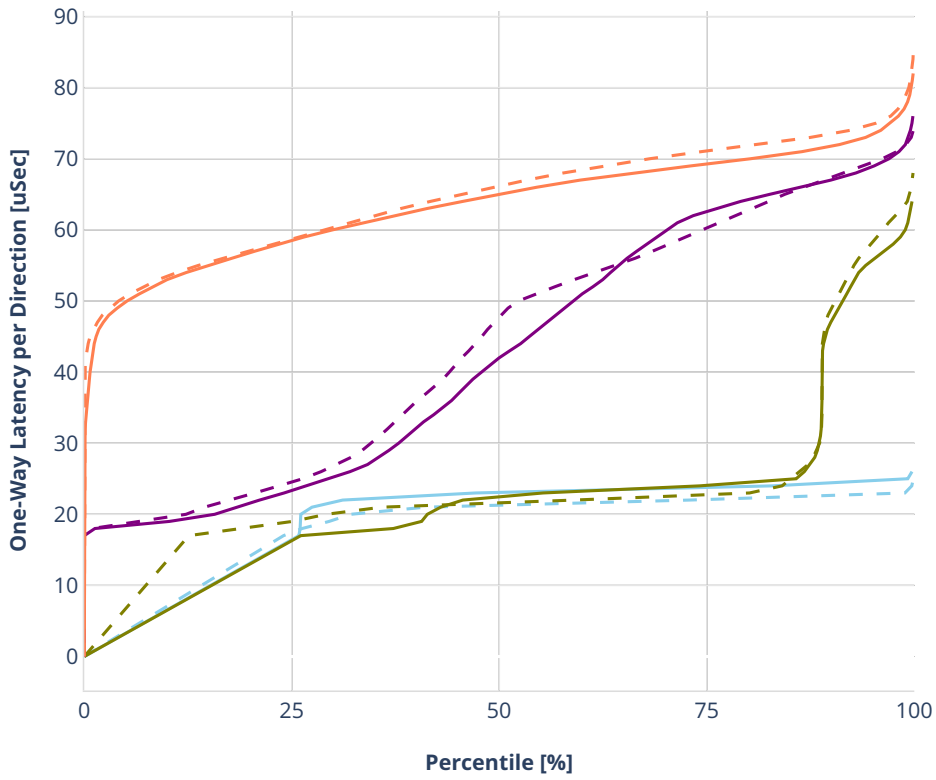

### Latency: avf-eth-l2bdbasemaclrn-oacl50sf-10kflows

- No-load.
- Low-load, 10% PDR.
- Mid-load, 50% PDR.
- High-load, 90% PDR.