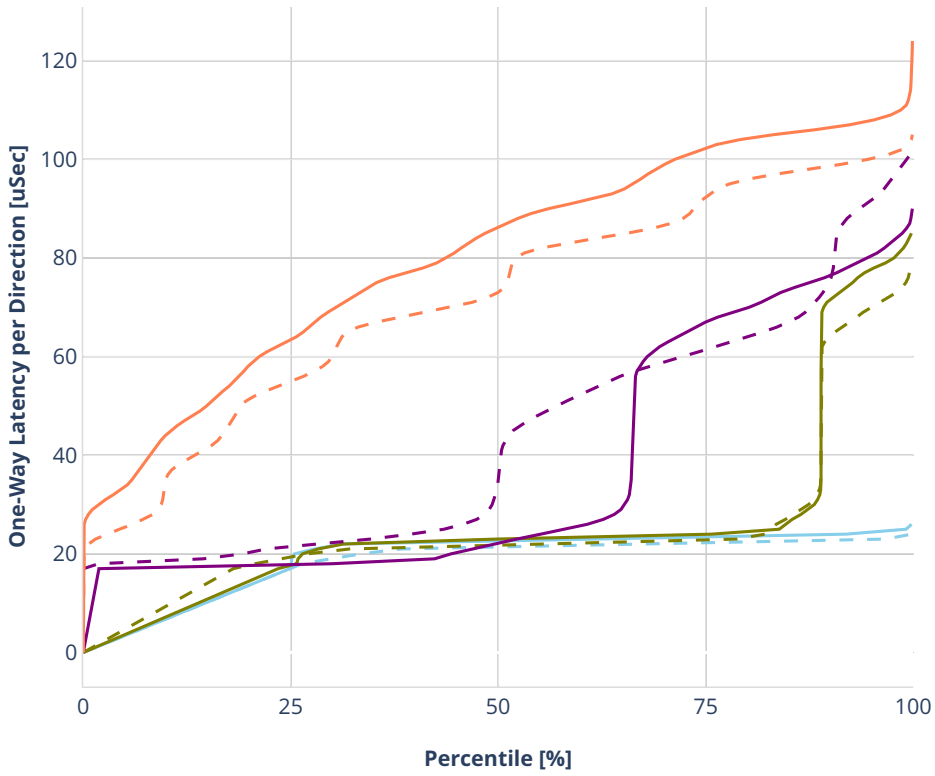

Latency: avf-eth-l2bdbasemaclrn-macip-iacl50sl-10kflows

- No-load.
- Low-load, 10% PDR.
- Mid-load, 50% PDR.
- High-load, 90% PDR.