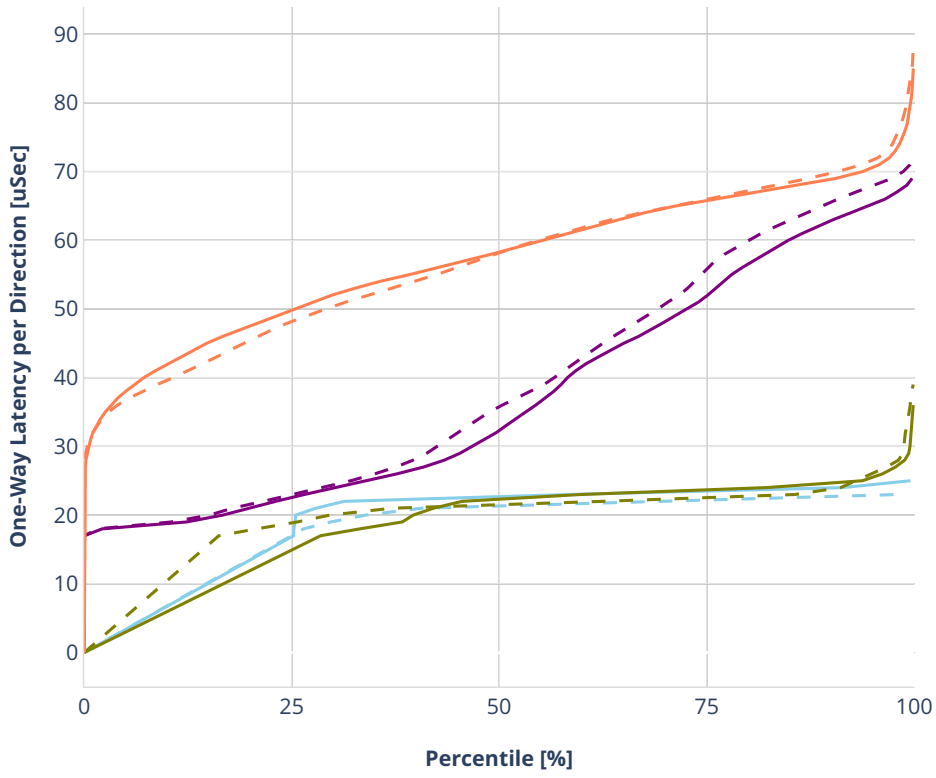

### Latency: avf-eth-l2bdbasemaclrn-iac150sf-10kflows

- No-load.
- Low-load, 10% PDR.
- Mid-load, 50% PDR.
- High-load, 90% PDR.