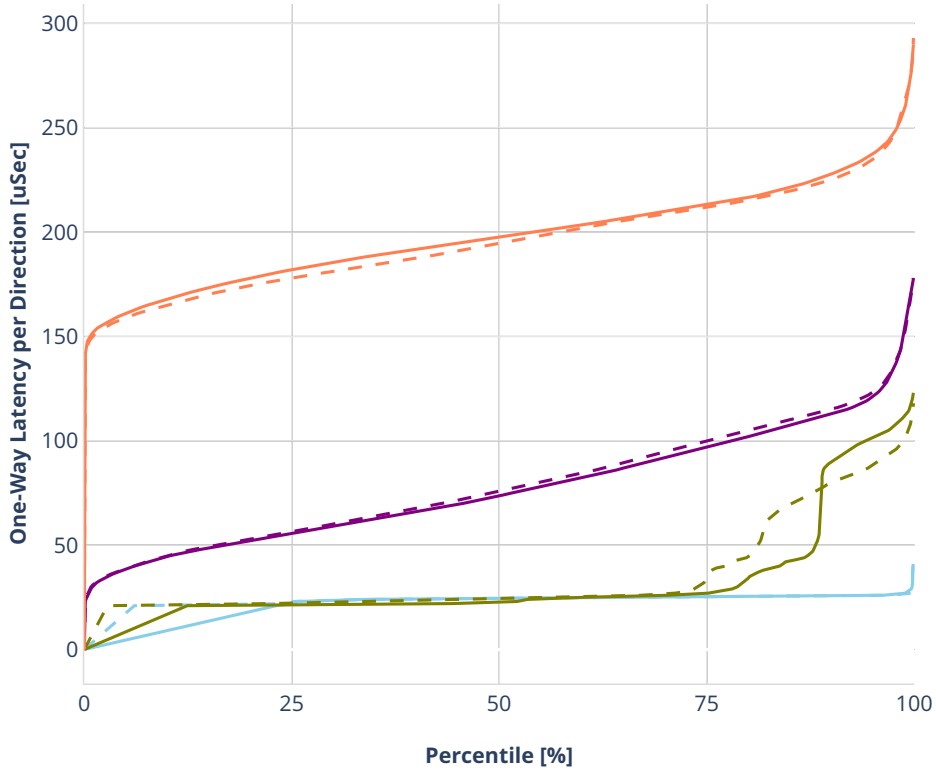

Latency: avf-eth-l2bdbasemaclrn-eth-2vhostvr1024-1vm

- No-load.
- Low-load, 10% PDR.
- Mid-load, 50% PDR.
- High-load, 90% PDR.