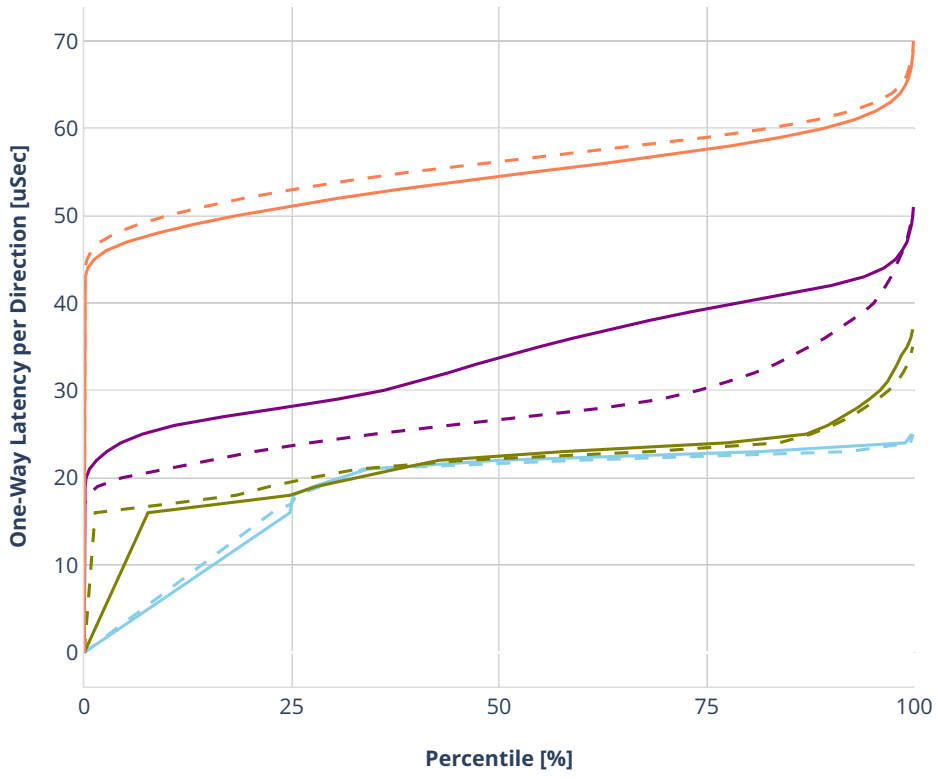

### Latency: avf-dot1q-l2xcbase

- No-load.
- Low-load, 10% PDR.
- Mid-load, 50% PDR.
- High-load, 90% PDR.