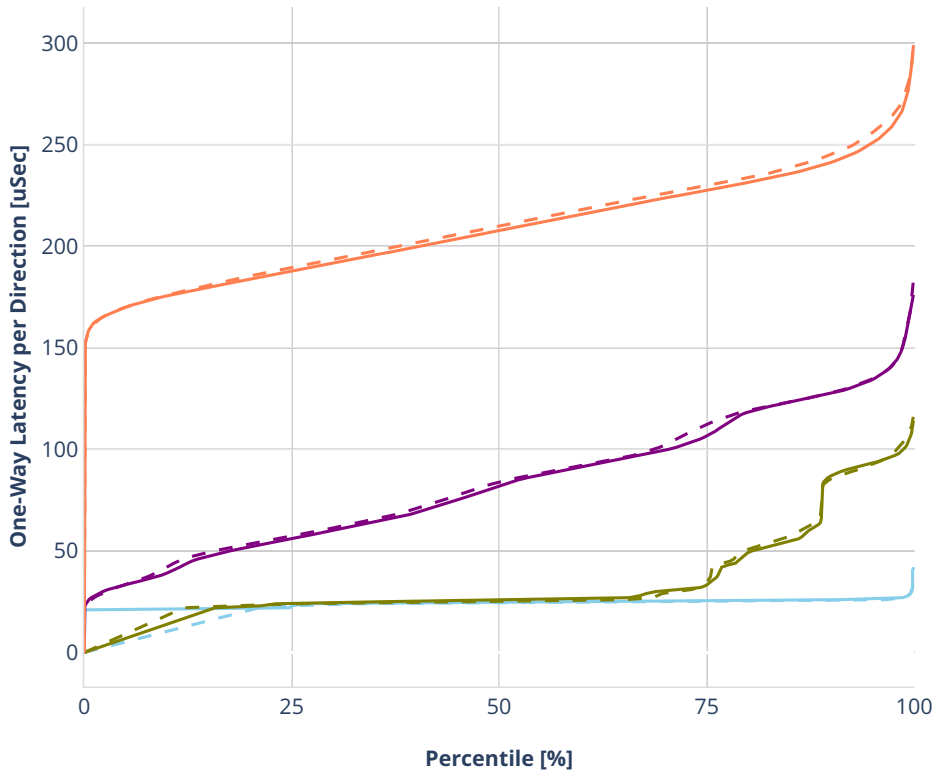

### Latency: avf-dot1q-l2bdbasemaclrn-eth-2vhostvr1024-1vm

- No-load.
- Low-load, 10% PDR.
- Mid-load, 50% PDR.
- High-load, 90% PDR.