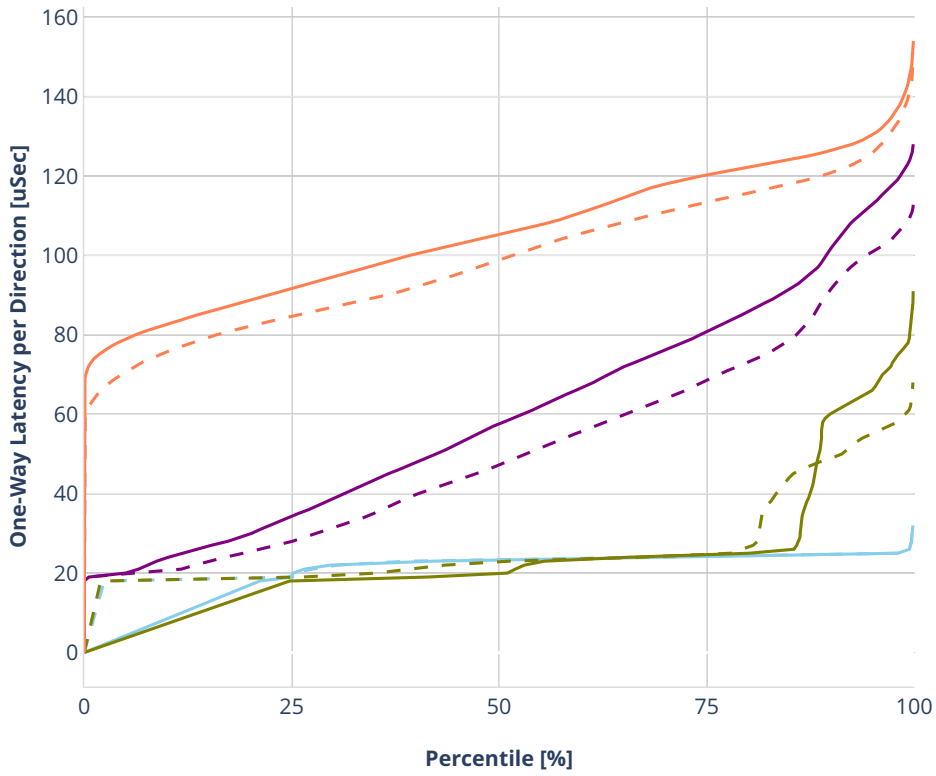

Latency: avf-dot1q--ethip4vxlan-l2bdscale100l2bd100vlan100vxlan

- No-load.
- Low-load, 10% PDR.
- Mid-load, 50% PDR.
- High-load, 90% PDR.