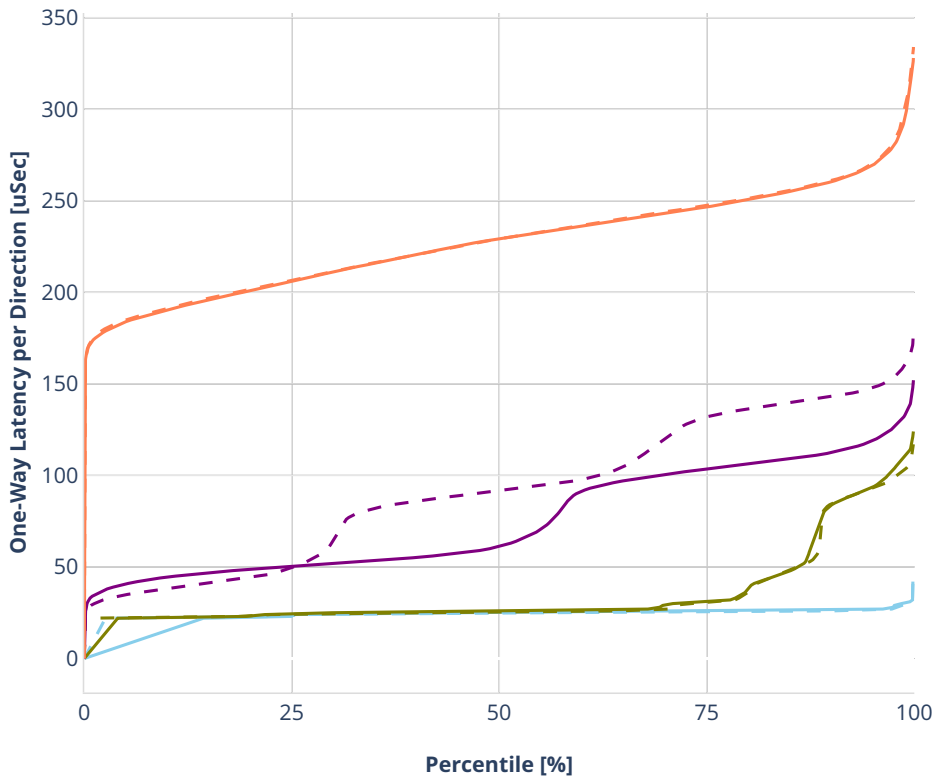

Latency: avf-1lbvplacp-dot1q-l2bdbasemaclrn-eth-2vhostvr1024-1vm

- No-load.
- Low-load, 10% PDR.
- Mid-load, 50% PDR.
- High-load, 90% PDR.