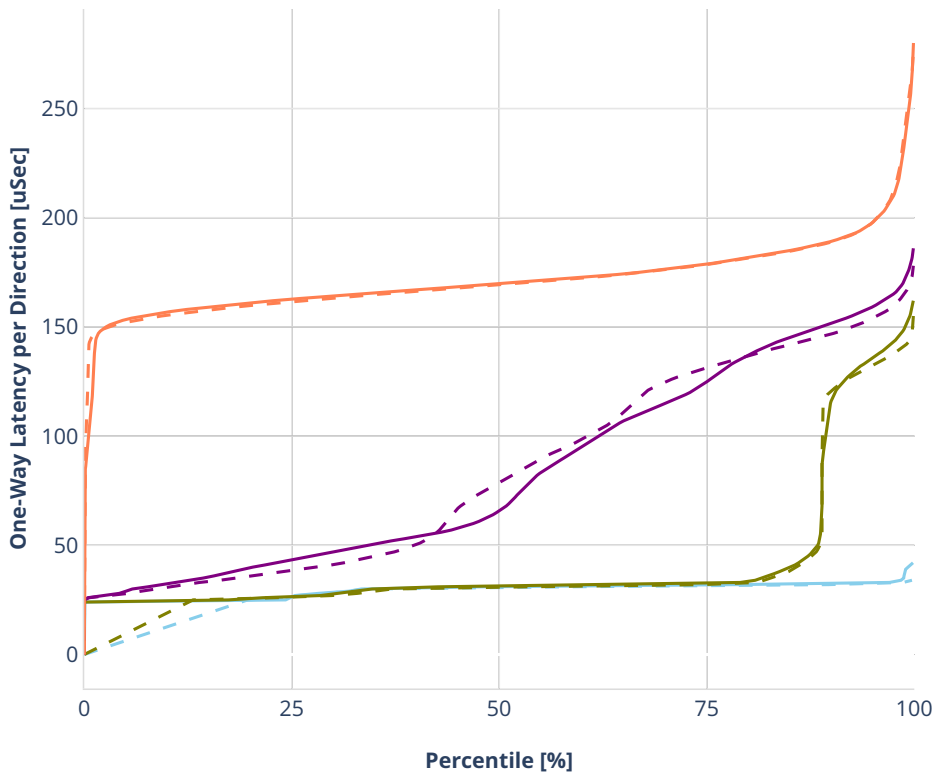

Latency: avf-1lbvpplacp-dot1q-l2bdbasemaclrn-eth-2vhostvr1024-1vm-vppl2xc

- No-load.
- Low-load, 10% PDR.
- Mid-load, 50% PDR.
- High-load, 90% PDR.