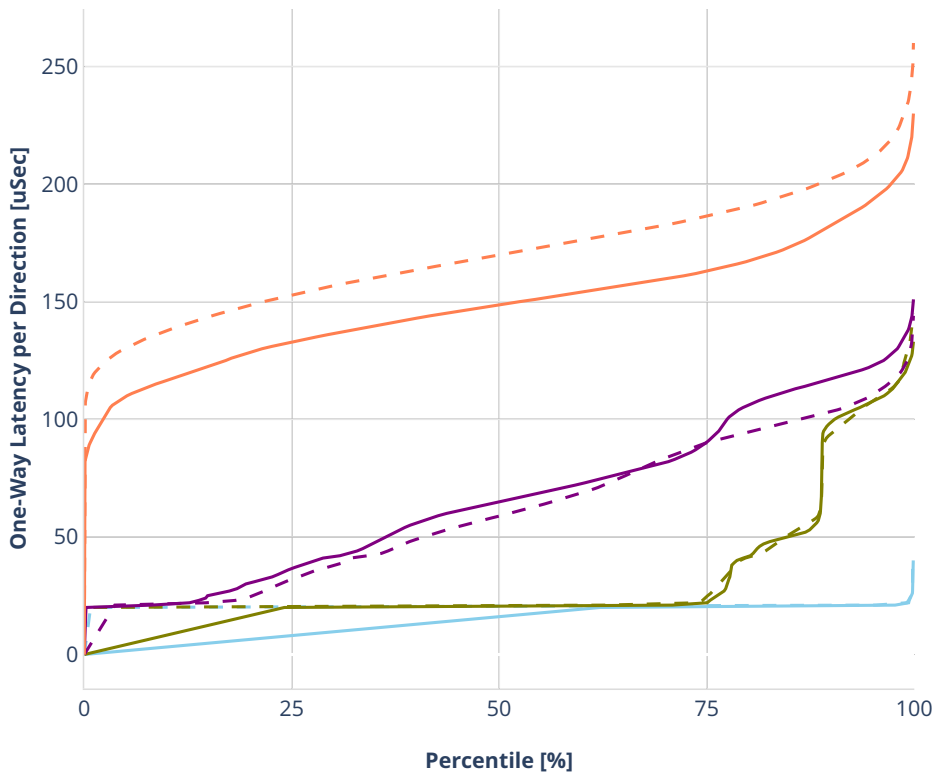

Latency: 1lbvplacp-dot1q-l2xcbase-eth-2vhostvr1024-1vm

- No-load.
- Low-load, 10% PDR.
- Mid-load, 50% PDR.
- High-load, 90% PDR.