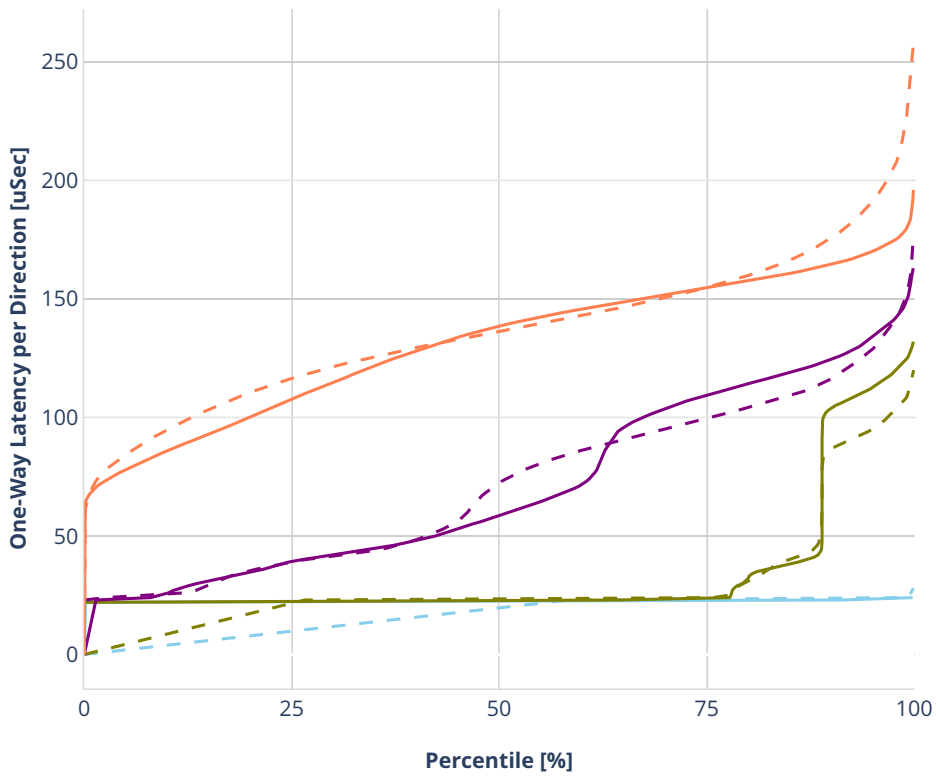

Latency: 1lbvplacp-dot1q-l2xcbase-eth-2vhostvr1024-1vm-vppl2xc

- No-load.
- Low-load, 10% PDR.
- Mid-load, 50% PDR.
- High-load, 90% PDR.