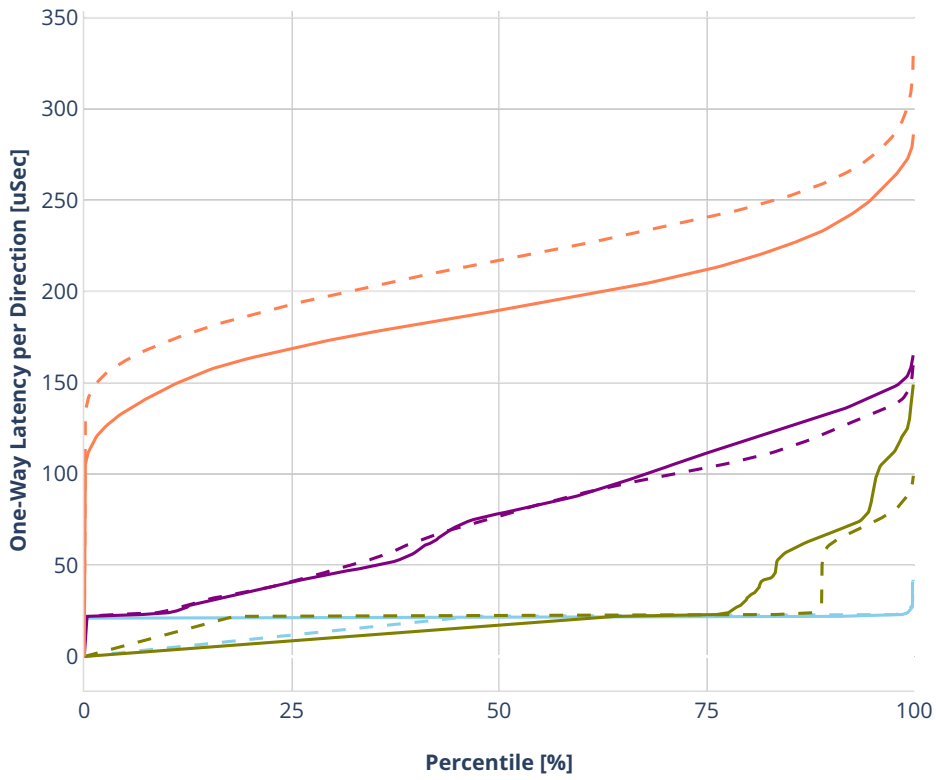

Latency: 1lbvpplacp-dot1q-l2bdbasemaclrn-eth-2vhostvr1024-1vm

- No-load.
- Low-load, 10% PDR.
- Mid-load, 50% PDR.
- High-load, 90% PDR.