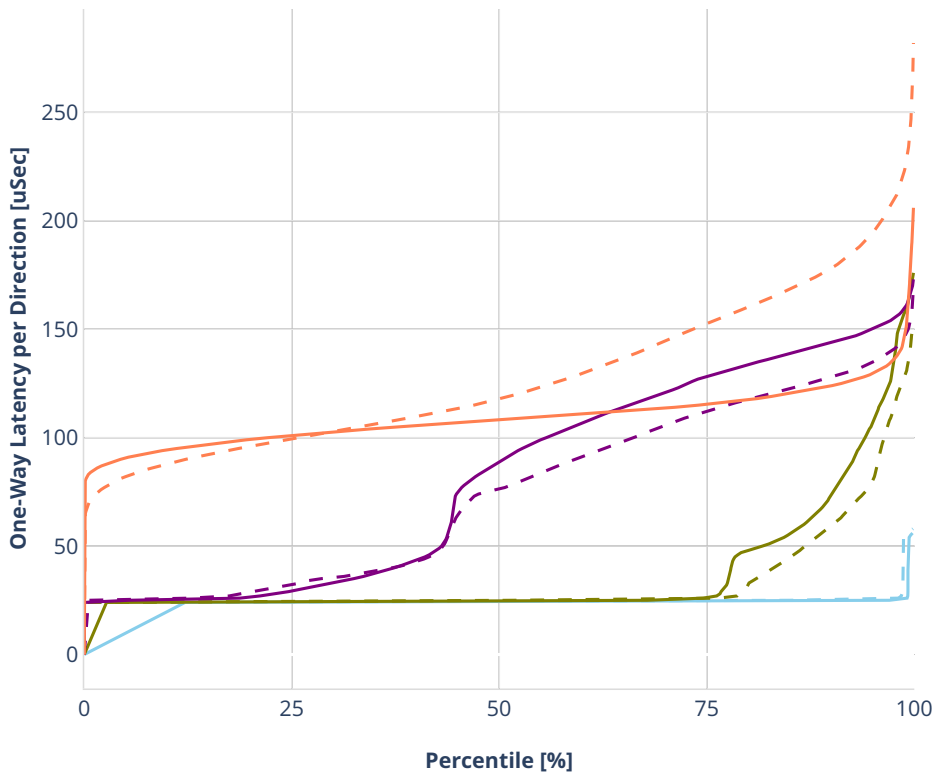

**Latency:** 1lbvpplacp-dot1q-l2bdbasemaclrn-eth-2vhostvr1024-1vm-vppl2xc

- No-load.
- Low-load, 10% PDR.
- Mid-load, 50% PDR.
- High-load, 90% PDR.