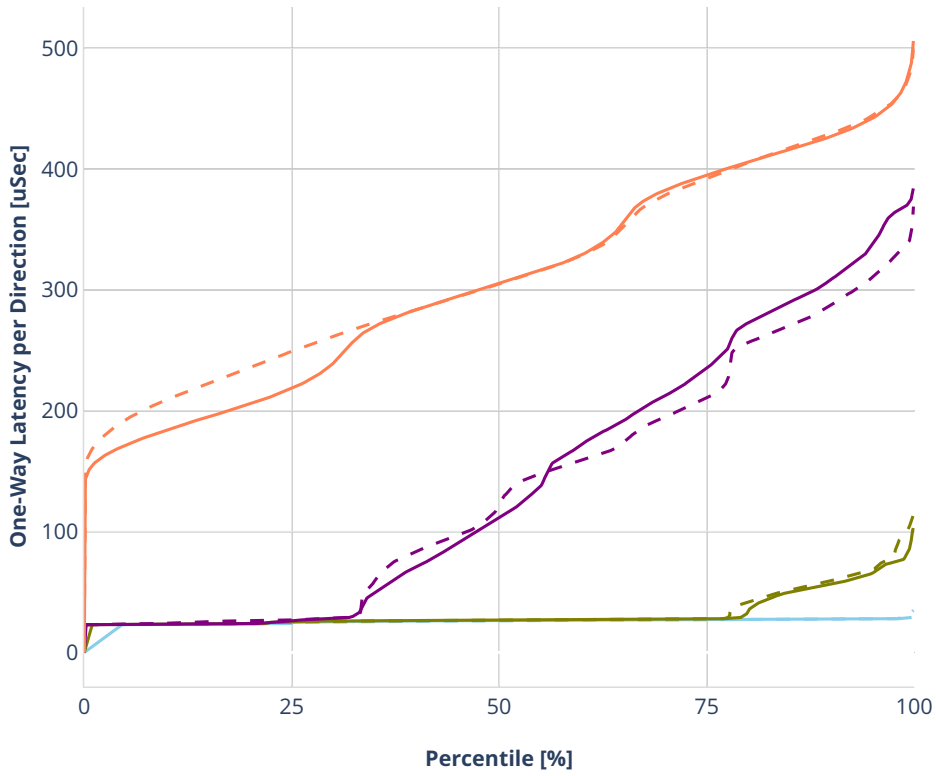

Latency: avf-ethip4ipsec4tnlsw-ip4base-int-aes256gcm

- No-load.
- Low-load, 10% PDR.
- Mid-load, 50% PDR.
- High-load, 90% PDR.