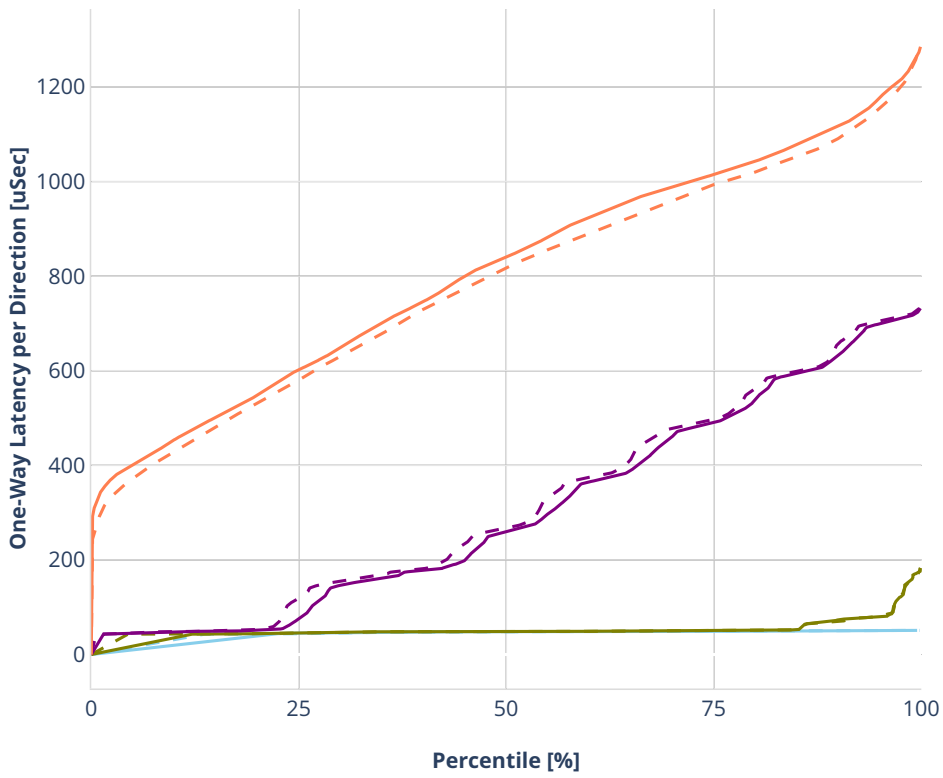

### Latency: avf-ethip4ipsec4tnlsw-ip4base-int-aes128cbc-hmac512sha

- No-load.
- Low-load, 10% PDR.
- Mid-load, 50% PDR.
- High-load, 90% PDR.