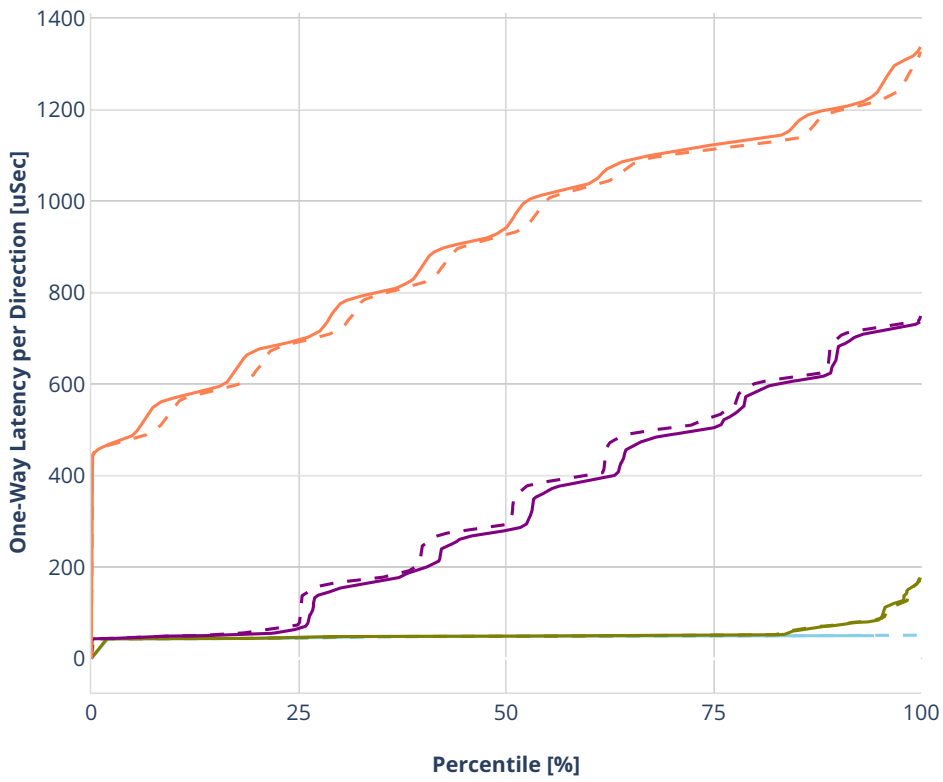

Latency: avf-ethipsec1000tnlsw-ip4base-int-aes128cbc-hmac512sha

- No-load.
- Low-load, 10% PDR.
- Mid-load, 50% PDR.
- High-load, 90% PDR.