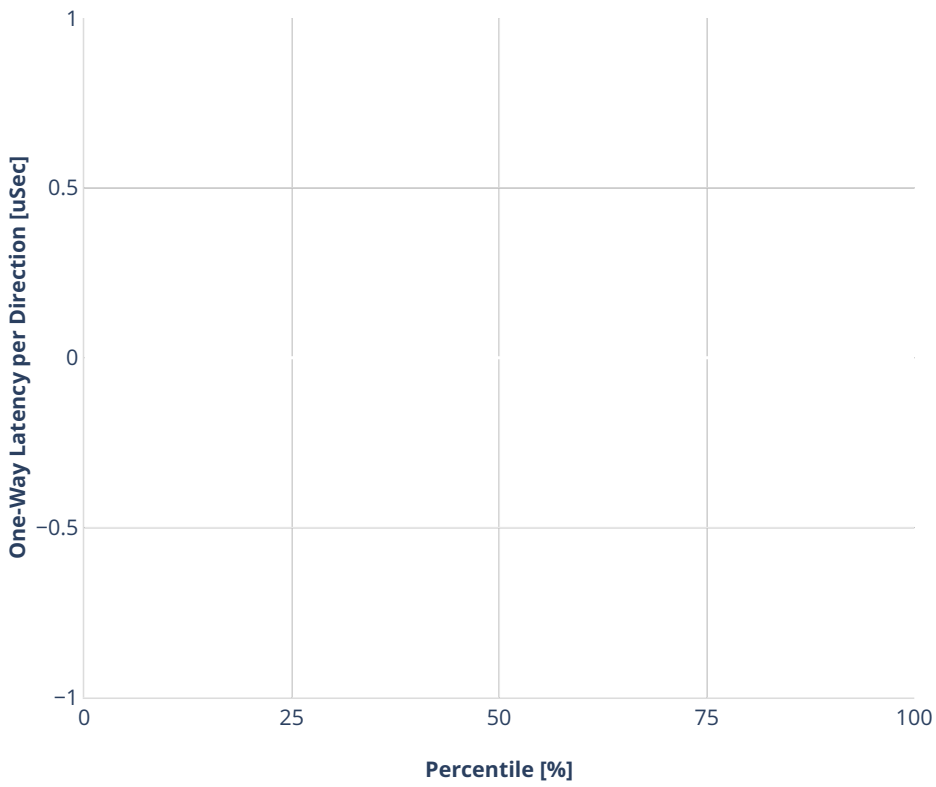

Latency: ethip6srhip6-ip6base-srv6proxy-stat

- No-load.
- Low-load, 10% PDR.
- Mid-load, 50% PDR.
- High-load, 90% PDR.