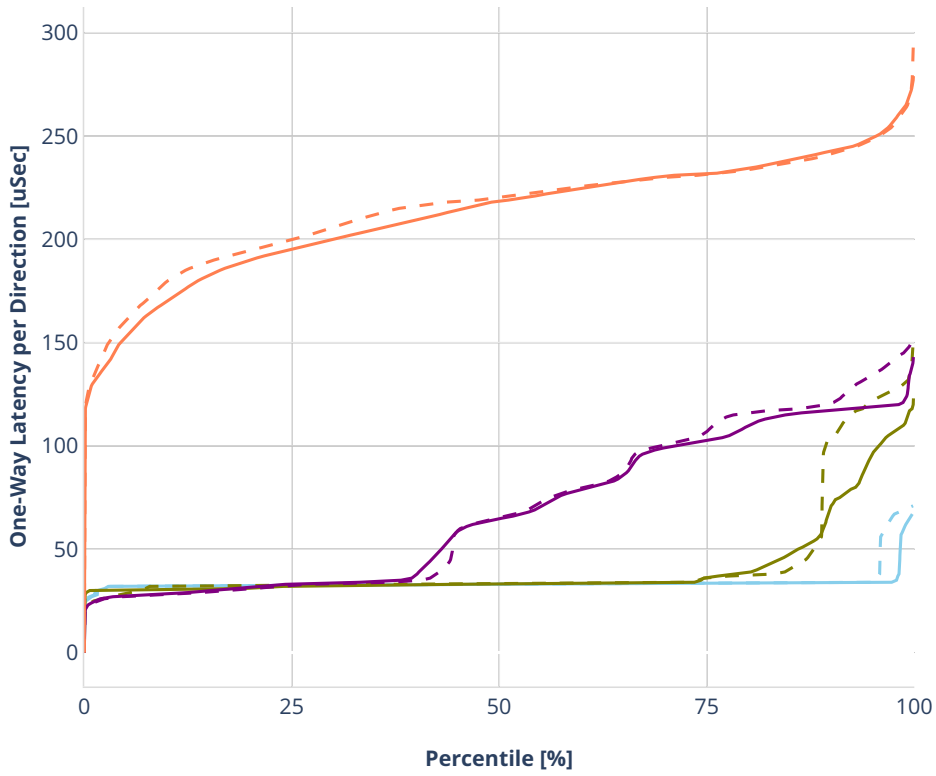

### Latency: ethip6srhip6-ip6base-srv6proxy-masq

- No-load.
- Low-load, 10% PDR.
- Mid-load, 50% PDR.
- High-load, 90% PDR.