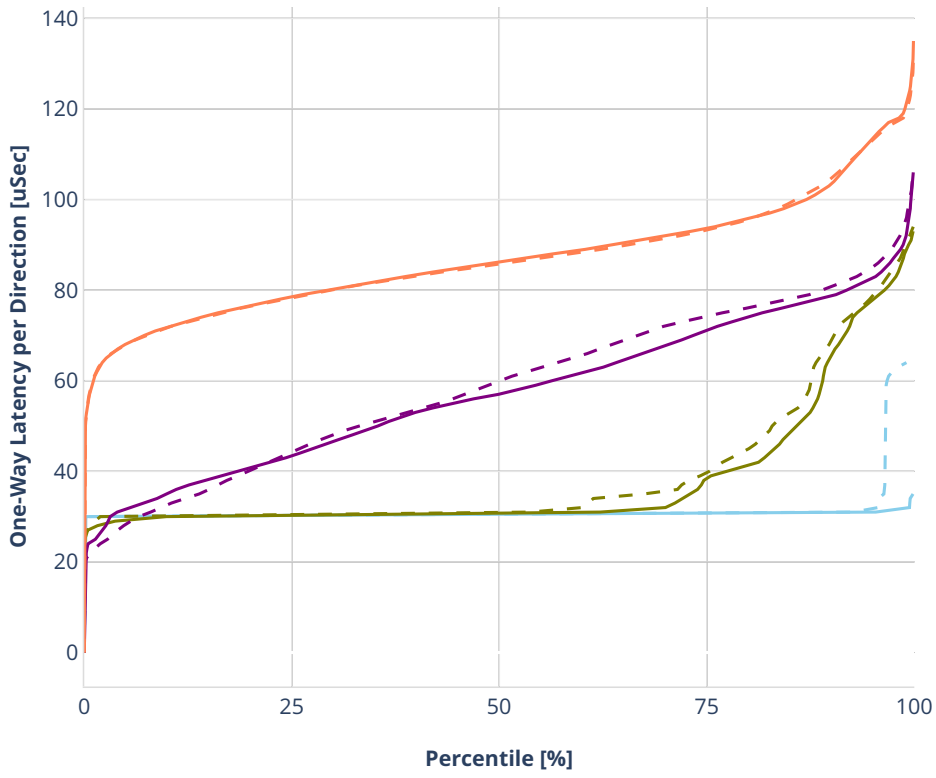

Latency: ethip6srhip6-ip6base-srv6enc2sids

- No-load.
- Low-load, 10% PDR.
- Mid-load, 50% PDR.
- High-load, 90% PDR.