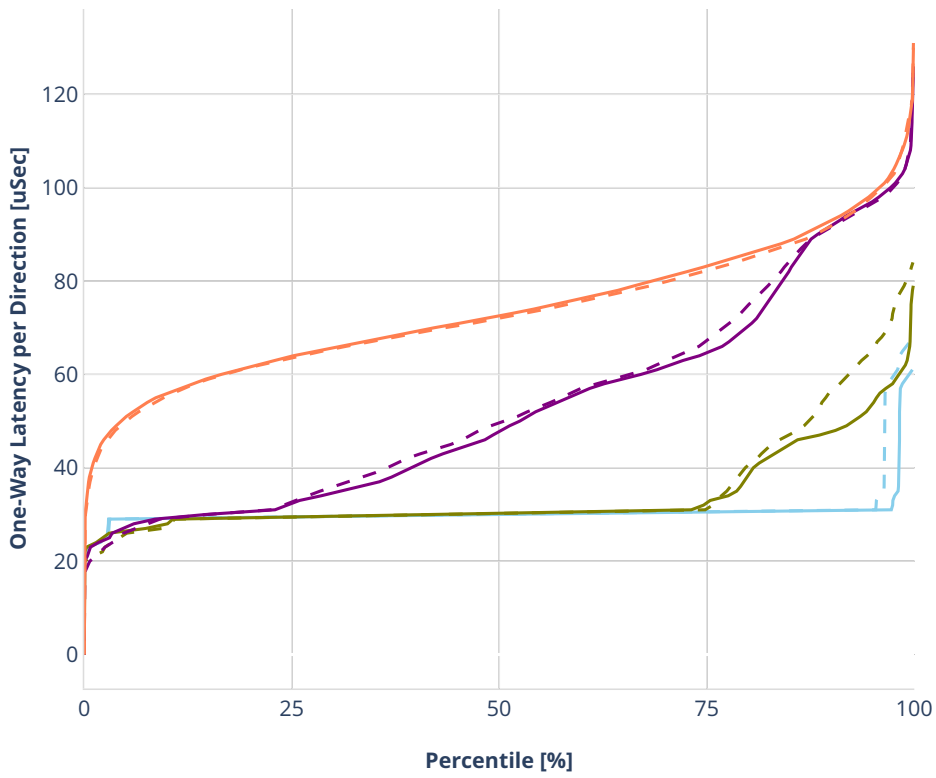

Latency: ethip6-ip6scale2m

- No-load.
- Low-load, 10% PDR.
- Mid-load, 50% PDR.
- High-load, 90% PDR.