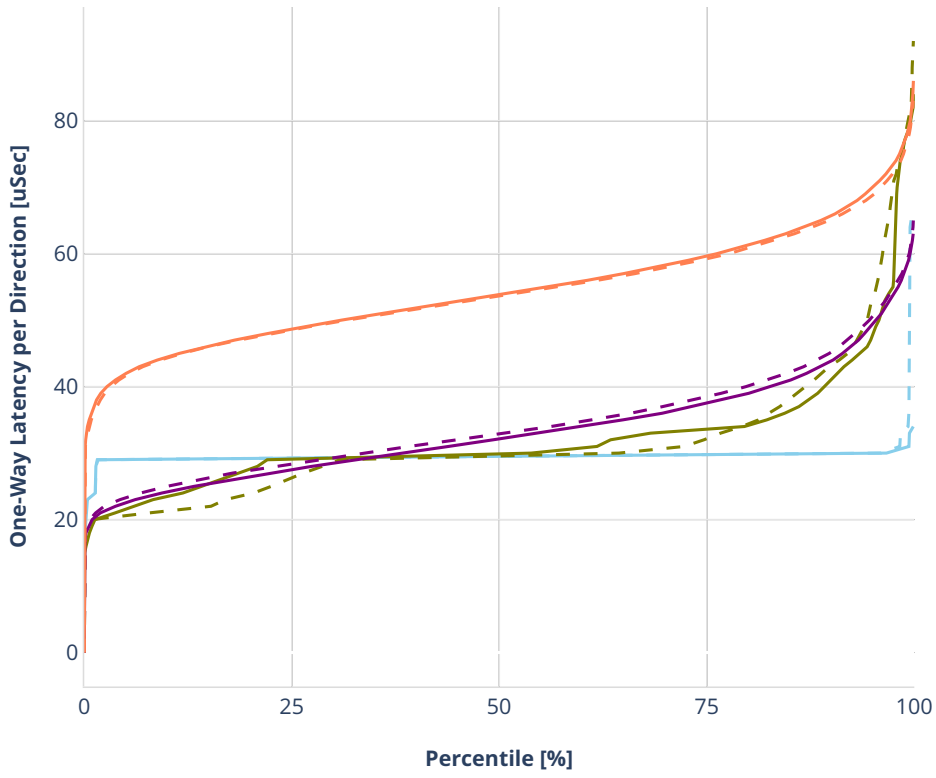

Latency: ethip6-ip6base

- No-load.
- Low-load, 10% PDR.
- Mid-load, 50% PDR.
- High-load, 90% PDR.